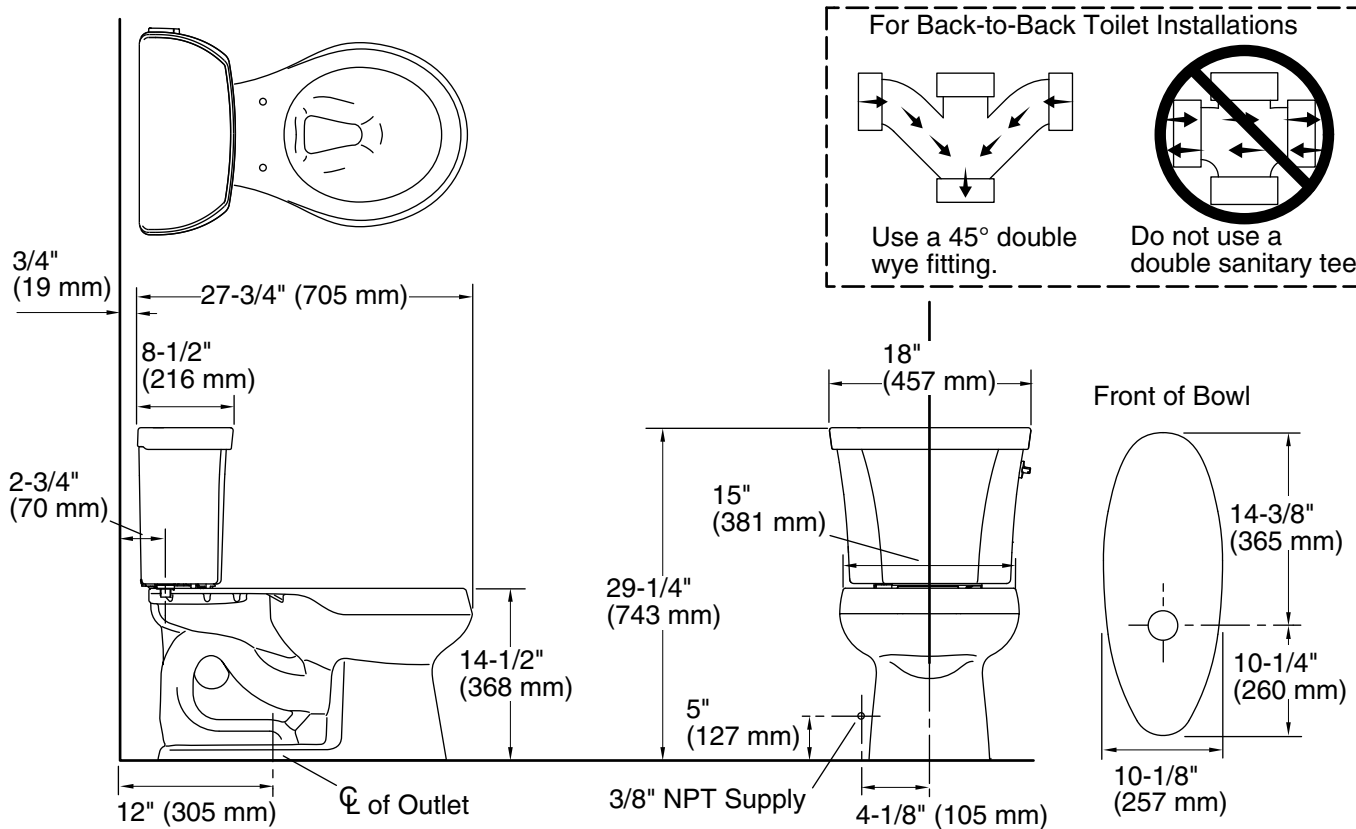

### Features

- Two-piece toilet.
- Round-front bowl offers an ideal solution for smaller baths and powder rooms.
- Right-hand nested trip lever offers a choice of 1.1 or 1.6 gallons per flush (gpf).
- 2-1/8" (54 mm) fully-glazed trapway.
- Coordinates with other products in the Wellworth collection.
- Combination consists of the K-4197 bowl and the K-4458-RA tank.
- Seat not included.

### Installation

- Standard 12" (305 mm) rough-in.
- Three-bolt installation.

## Technical Information

All product dimensions are nominal.

Toilet type: Two-piece, Floor-mount

Waste Outlet: Floor

Bowl shape: Round-front

Flush type: Class Five®

Trap passageway: 2-1/8" (54 mm)

Water Consumption

Full: 1.6 gpf (6 lpf)

Reduced: 1.1 gpf (4.3 lpf)

Water surface size: 10-1/2" x 7-3/4" (267 mm x 197 mm)

Rim to water surface: 5-1/4" (133 mm)

Rough-in: 12" (305 mm)

Seat-mounting holes: 5-1/2" (140 mm)