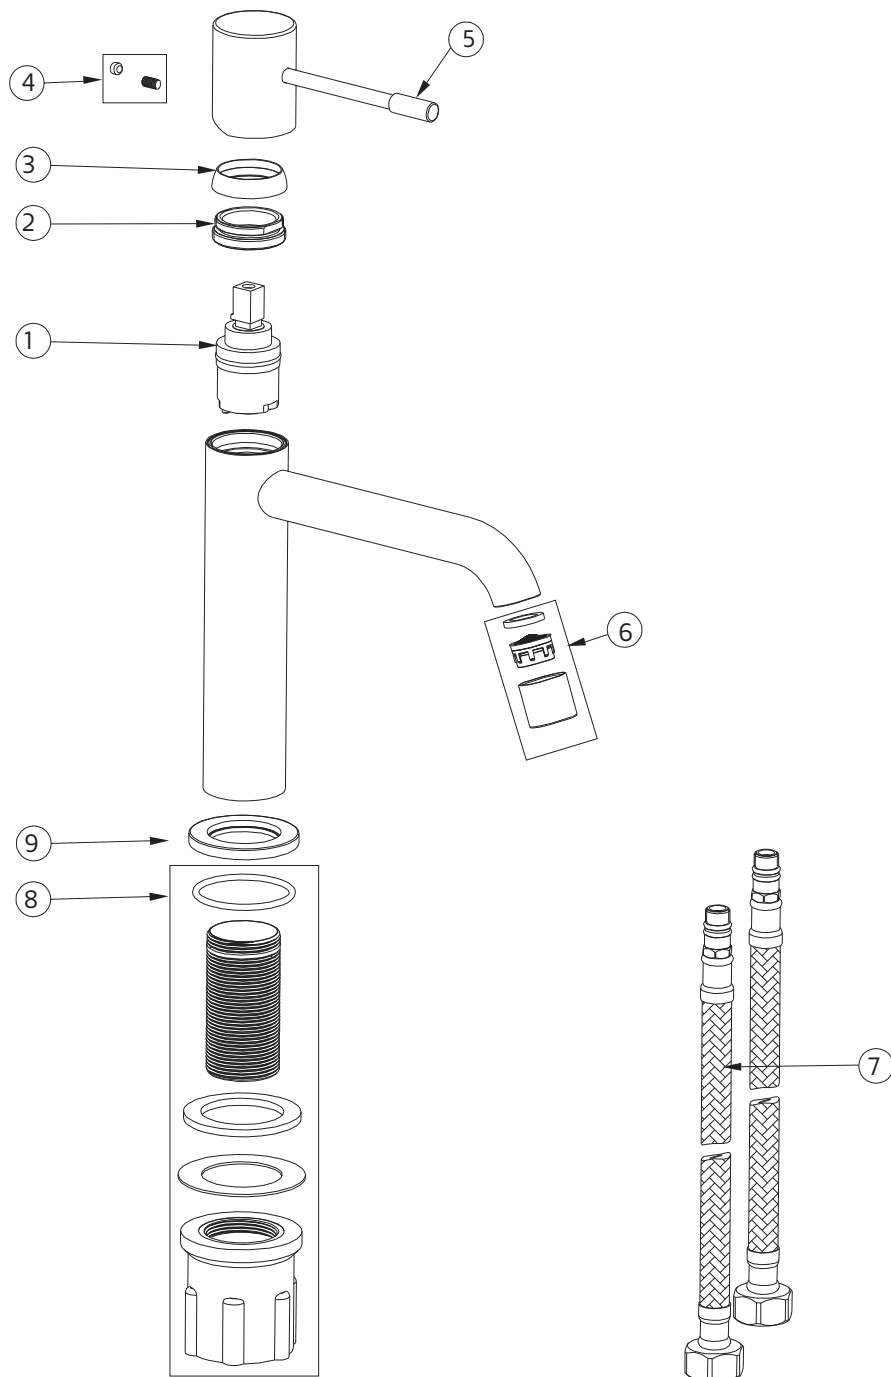

Spare Parts

Hafa
Svarvaregatan 5, Box 525
SE-301 80 Halmstad
SWEDEN

Garanti/Warranty.
Service, resevdelar/spare-parts
Sweden: Tel: +46 (0)35 15 44 75
Norway: Tel: +47 69 31 02 30
Finland: Puh: 0207 43 50 00

www.hafa.se
www.hafa.dk
www.hafabad.no
www.hafa.se
www.hafabathroom.ru
www.hafa.eu

E-mail:
service@hafa.se
service@hafabad.no