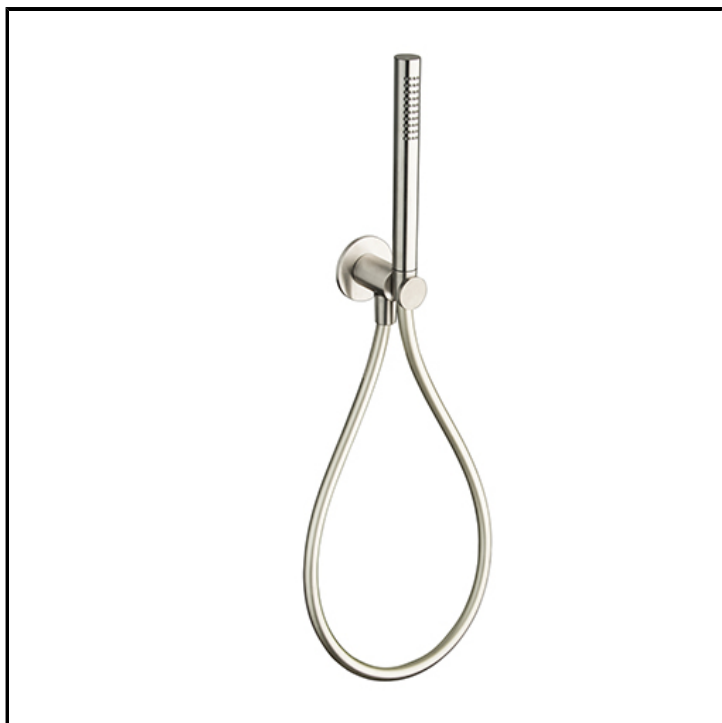

CRIPD629

Wall bracket with water supply, LONG LIFE flexible hose and anti-lime hand shower

FINITURE

 Brushed stainless steel AISI

INSTALLATION

- Wall

TIPOLOGY

-
-