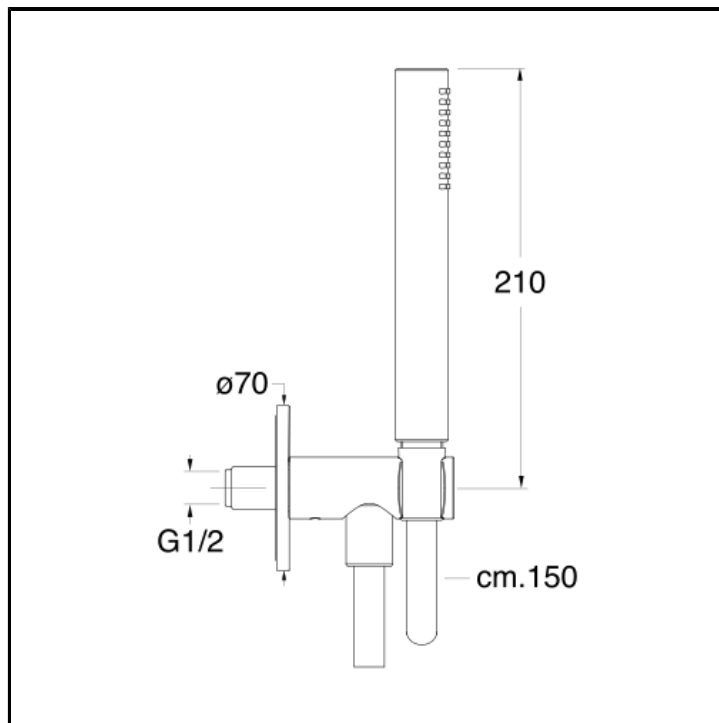

CRIPD629

Wall bracket with water supply, LONG LIFE flexible hose and anti-lime hand shower

FINITURE

 Brushed stainless steel AISI

INSTALLATION

- Wall

TIPOLOGY

-
-