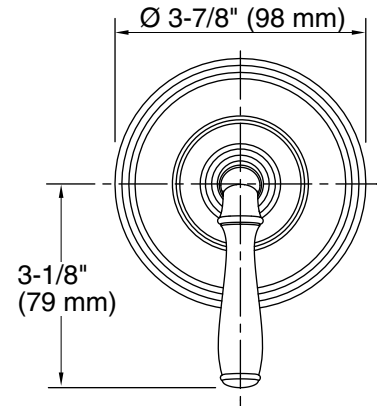

K-T10358

Technical Information

All product dimensions are nominal.

Notes

Install this product according to the installation guide.

ADA, OBC, CSA B651 compliant when installed to the specific requirements of these regulations.