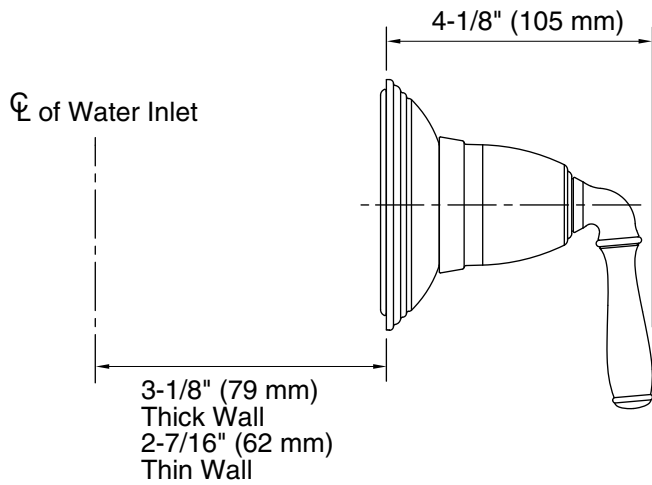

K-T10358

Technical Information

All product dimensions are nominal.

Notes

Install this product according to the installation guide.

ADA, OBC, CSA B651 compliant when installed to the specific requirements of these regulations.