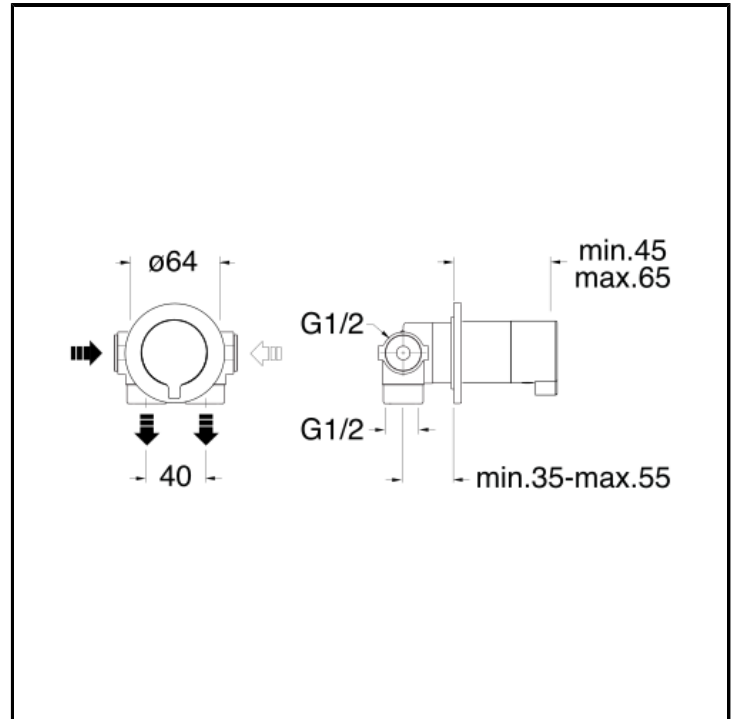

CRIPD602

Complete concealed 2 outlet diverter kit

FINITURE

 Brushed stainless steel AISI

INSTALLATION

- Wall

TPOLOGY

-