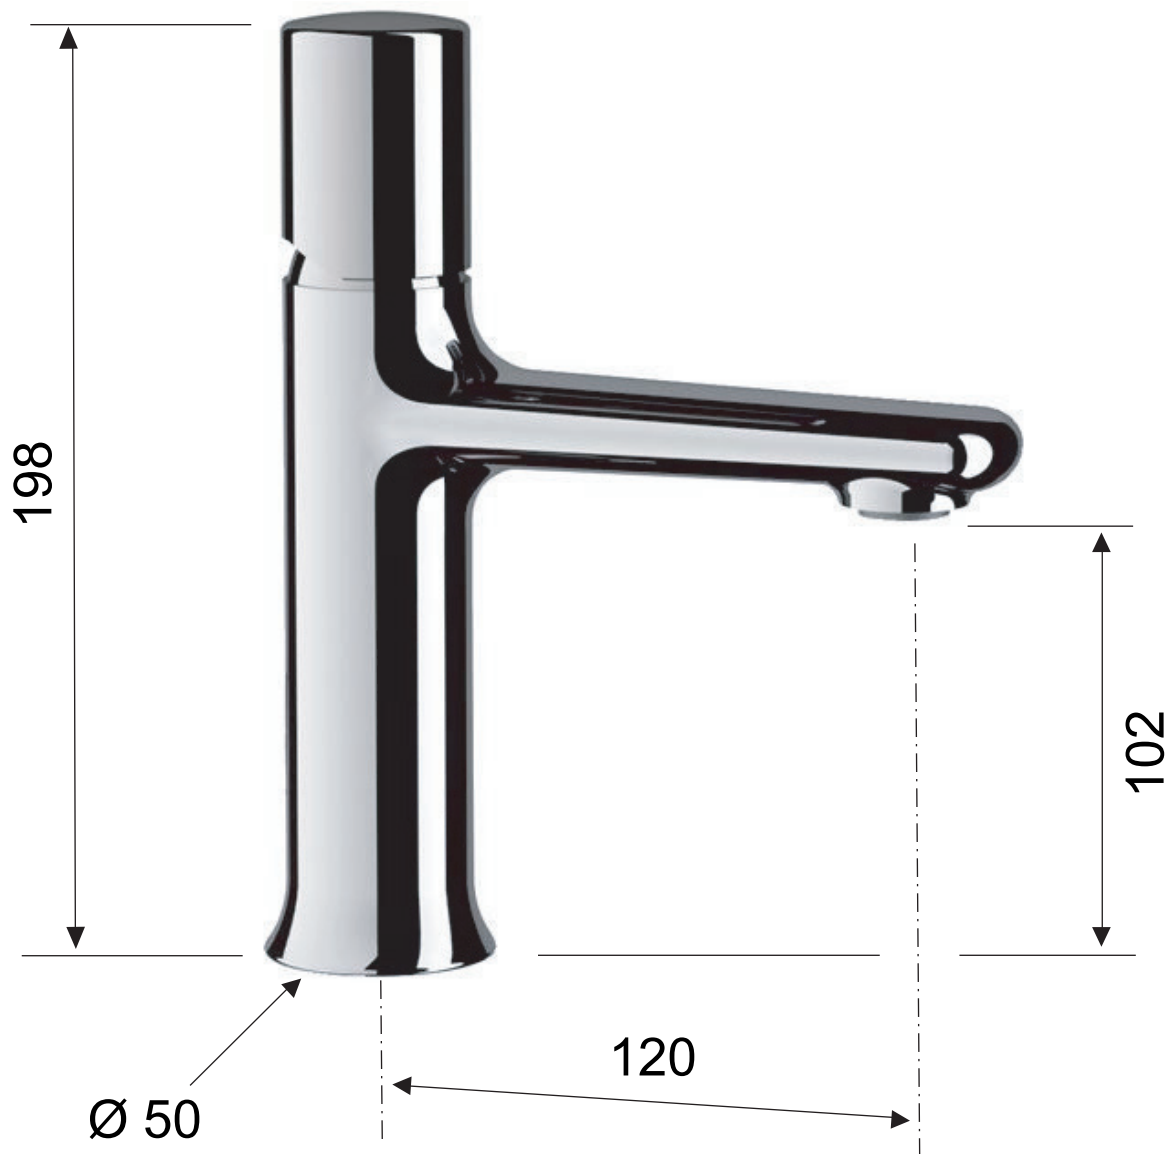

DANIEL

SCHEDA TECNICA TECHNICAL FEATURES

ART. COD.

FU606N

MATERIALI / MATERIALS

OTTONE CROMATO / CHROME PLATED BRASS

CROMATURA / CHROME PLATING

UNI EN 248