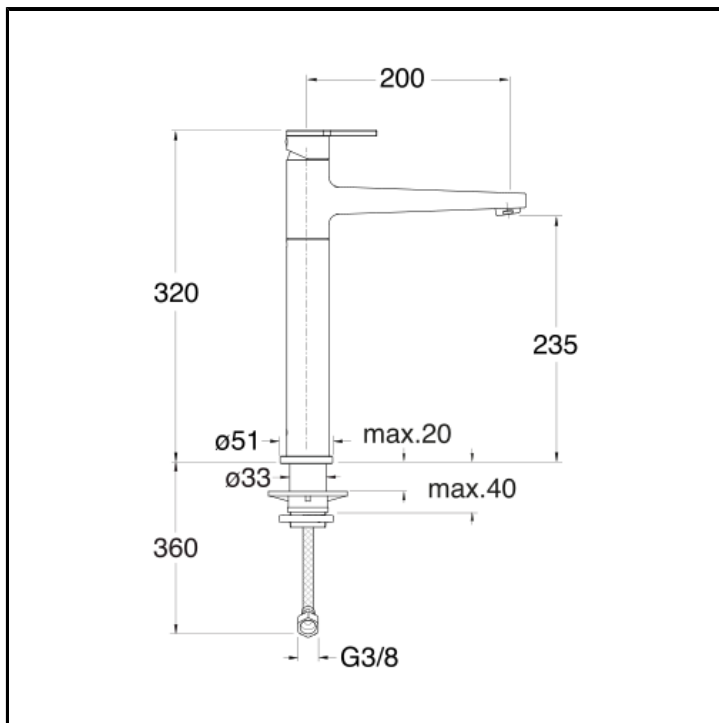

CRIKD521

Single lever kitchen mixer with front lever

FINITURE

- White matt
- Chrome
- Black matt

FEATURES FROM TECHNOLOGIES

-
-
-

COMMAND

- Monocontrol