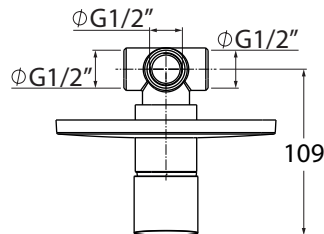

AZ 83

con cartuccia ø25 mm

codice
code

Doccia incasso placca 145 mm
145 mm plate, inset shower mixer

AZ 83

CM box 40x20 x h7

kg 1

scala/scale 1:5 dimensioni/dimensions in mm

Rubinetteria. Taps.

Cromo
Chrome

Bianco opaco
Matt white

Nero opaco
Matt Black

TECHNICAL SHEET n°: 01	DESIGNER: ANGELETTI RUZZA	CODE: AZ 83	Azzurra sanitari in ceramica S.p.a. via Civita Castellana snc 01030 Castel S.Elia (VT) - ITALY Tel.+39.0761 518155 Fax.+39.0761 514560	
SHEET FORMAT: A4	 ISO	REVISION: 02	SCALE: 1:5	DATE: 09/10/2019
REGULATIONS				
All the measurements respect the tolerances provided by the "AZZURRA QUALITY GUIDELINES".				