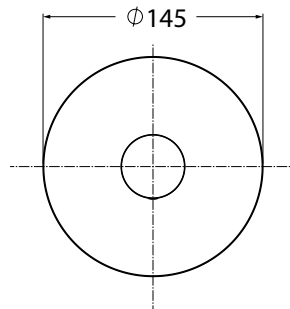

AZ 83

con cartuccia ø25 mm

codice
code

Doccia incasso placca 145 mm
145 mm plate, inset shower mixer

AZ 83

CM box 40x20 x h7

kg 1

scala/scale 1:5 dimensioni/dimensions in mm

Rubinetteria. Taps.

Cromo
Chrome

Bianco opaco
Matt white

Nero opaco
Matt Black

TECHNICAL SHEET n°: 01	DESIGNER: ANGELETTI RUZZA	CODE: AZ 83	Azzurra sanitari in ceramica S.p.a. via Civita Castellana snc 01030 Castel S.Elia (VT) - ITALY Tel.+39.0761 518155 Fax.+39.0761 514560	
SHEET FORMAT: A4	 ISO	REVISION: 02	SCALE: 1:5	DATE: 09/10/2019
REGULATIONS				
All the measurements respect the tolerances provided by the "AZZURRA QUALITY GUIDELINES".				