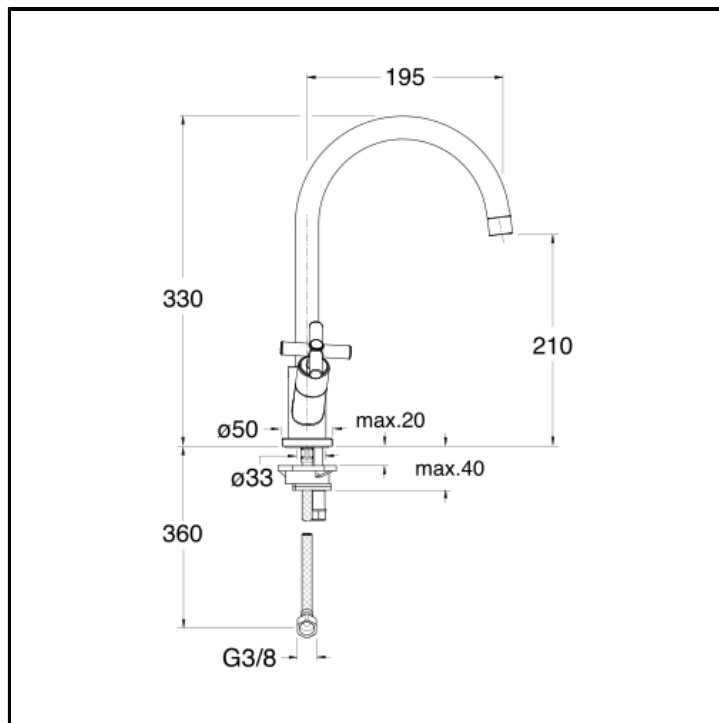

CRIKE462

Kitchen mixer

FINITURE

-  Chrome
-  Polished black chrome
-  Polished metallic
-  PVD polished rose gold

FEATURES FROM TECHNOLOGIES

-
-

COMMAND

- Bicomando