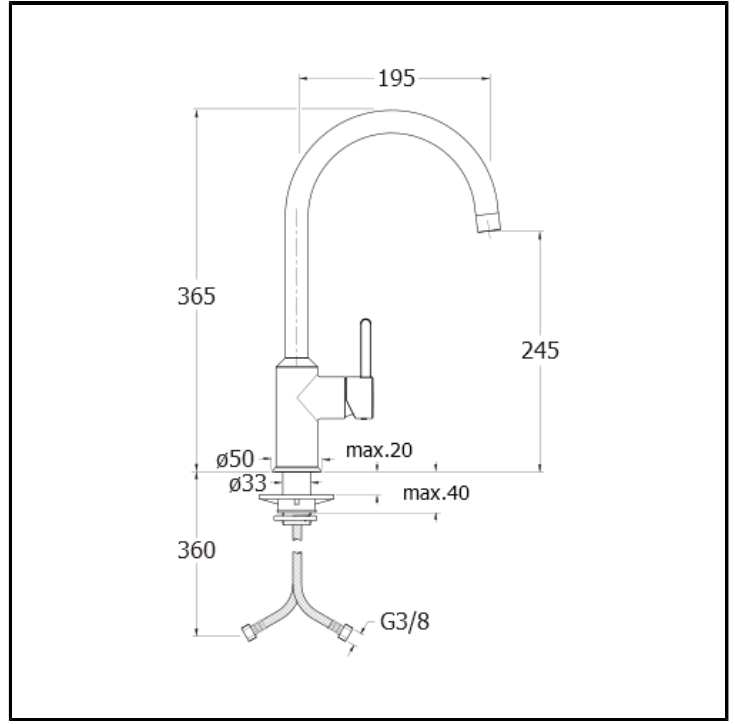

CRIKK508

Single lever kitchen mixer with right side lever

FINITURE

- White matt
- Chrome
- Polished black chrome
- Polished metallic
- Black matt
- PVD polished rose gold

FEATURES FROM TECHNOLOGIES

-
-
-
-
-
-