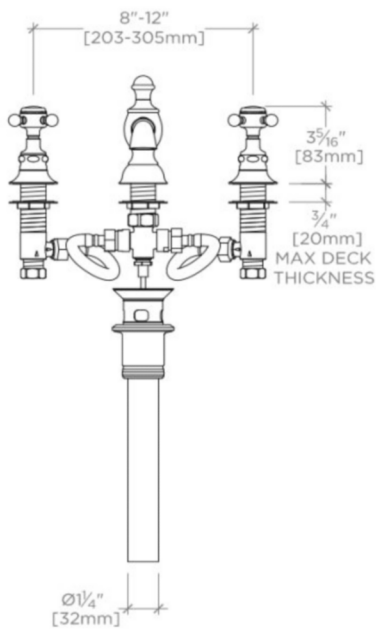

ADA Compliance: Yes
 Adjustable versus Fixed Spray: Fixed Spray
 Deck Thickness Maximum: 3/4"
 Deck Thickness Minimum: 0"
 Drain Assembly Materials: Brass
 Drain Depth Maximum: 1 3/4"
 Drain Hole Diameter: 1 3/4"
 Drain Style: Pop-up
 Escutcheon Primary Material: Brass
 Fittings Hole Diameter: 1 1/4"
 Flow Restriction Options: 0.53
 Handle Spread Maximum: 12"
 Handle Spread Minimum: 8"
 Handle Turn Angle: Quarter Turn
 Index Color / Finish and Material: White Porcelain
 Depth / Width: 6 3/4"
 Drain Depth Minimum: 1 3/8"
 Height: 4 5/8"
 Index Marking: Hot/Cold
 Inlet Connection Size: 1/2"
 Inlet Connection Type: Male With Supply Nut
 Inlet Supply Spread Maximum: 12"
 Inlet Supply Spread Minimum: 8"
 Installation Type: Deck Mounted
 Length: 11"
 Number of Handles: Two
 Number of Holes: Three Hole
 Primary Material: Brass
 Spout Swivel: N
 Suggested Application: Bath
 Valve Material: Ceramic
 Water Pressure Maximum: 85.0 psi
 Water Pressure Minimum: 20.0 psi
 Water Pressure Recommended: 45.0 psi

PRODUCT FEATURES

Metal cross handles
 Includes European size pop up drain
 Stocked in Chrome, Nickel, Matte Nickel, and Unlacquered Brass
 Available in 2.2gpm (8.3L/min) flow rate

CERTIFICATIONS

PRODUCT (NOTES)

Sold with European style drain; USA style drain sold separately for use with non-Waterworks sinks.

WATERWORKS

JULIA

JULS77

Julia Low Profile Three Hole Deck Mounted Lavatory Faucet with Metal Cross Handles

TOP VIEW

SCALE: $1\frac{1}{2}''=1'-0''$

FRONT VIEW

SCALE: $1\frac{1}{2}''=1'-0''$

SIDE VIEW

SCALE: $1\frac{1}{2}''=1'-0''$