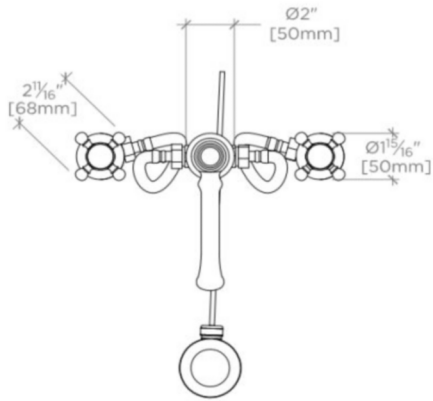

ADA Compliance: Yes
 Adjustable versus Fixed Spray: Fixed Spray
 Deck Thickness Maximum: 3/4"
 Deck Thickness Minimum: 0"
 Drain Assembly Materials: Brass
 Drain Depth Maximum: 1 3/4"
 Drain Hole Diameter: 1 3/4"
 Drain Style: Pop-up
 Escutcheon Primary Material: Brass
 Fittings Hole Diameter: 1 1/4"
 Flow Restriction Options: 0.53
 Handle Spread Maximum: 12"
 Handle Spread Minimum: 8"
 Handle Turn Angle: Quarter Turn
 Index Color / Finish and Material: White Porcelain
 Depth / Width: 6 3/4"
 Drain Depth Minimum: 1 3/8"
 Height: 4 5/8"
 Index Marking: Hot/Cold
 Inlet Connection Size: 1/2"
 Inlet Connection Type: Male With Supply Nut
 Inlet Supply Spread Maximum: 12"
 Inlet Supply Spread Minimum: 8"
 Installation Type: Deck Mounted
 Length: 11"
 Number of Handles: Two
 Number of Holes: Three Hole
 Primary Material: Brass
 Spout Swivel: N
 Suggested Application: Bath
 Valve Material: Ceramic
 Water Pressure Maximum: 85.0 psi
 Water Pressure Minimum: 20.0 psi
 Water Pressure Recommended: 45.0 psi

PRODUCT FEATURES

Metal cross handles
 Includes European size pop up drain
 Stocked in Chrome, Nickel, Matte Nickel, and Unlacquered Brass
 Available in 2.2gpm (8.3L/min) flow rate

CERTIFICATIONS

PRODUCT (NOTES)

Sold with European style drain; USA style drain sold separately for use with non-Waterworks sinks.

WATERWORKS

JULIA

JULS77

Julia Low Profile Three Hole Deck Mounted Lavatory Faucet with Metal Cross Handles

TOP VIEW

SCALE: $1\frac{1}{2}''=1'-0''$

FRONT VIEW

SCALE: $1\frac{1}{2}''=1'-0''$

SIDE VIEW

SCALE: $1\frac{1}{2}''=1'-0''$