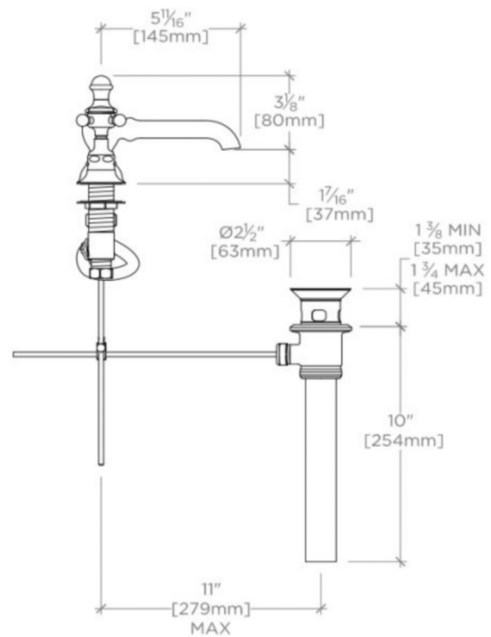

ADA Compliance: Yes
 Adjustable versus Fixed Spray: Fixed Spray
 Deck Thickness Maximum: 3/4"
 Deck Thickness Minimum: 0"
 Drain Assembly Materials: Brass
 Drain Depth Maximum: 1 3/4"
 Drain Hole Diameter: 1 3/4"
 Drain Style: Pop-up
 Escutcheon Primary Material: Brass
 Fittings Hole Diameter: 1 1/4"
 Flow Restriction Options: 0.53
 Handle Spread Maximum: 12"
 Handle Spread Minimum: 8"
 Handle Turn Angle: Quarter Turn
 Index Color / Finish and Material: White Porcelain
 Depth / Width: 6 3/4"
 Drain Depth Minimum: 1 3/8"
 Height: 4 5/8"
 Index Marking: Hot/Cold
 Inlet Connection Size: 1/2"
 Inlet Connection Type: Male With Supply Nut
 Inlet Supply Spread Maximum: 12"
 Inlet Supply Spread Minimum: 8"
 Installation Type: Deck Mounted
 Length: 11"
 Number of Handles: Two
 Number of Holes: Three Hole
 Primary Material: Brass
 Spout Swivel: N
 Suggested Application: Bath
 Valve Material: Ceramic
 Water Pressure Maximum: 85.0 psi
 Water Pressure Minimum: 20.0 psi
 Water Pressure Recommended: 45.0 psi

PRODUCT FEATURES

Metal cross handles
 Includes European size pop up drain
 Stocked in Chrome, Nickel, Matte Nickel, and Unlacquered Brass
 Available in 2.2gpm (8.3L/min) flow rate

CERTIFICATIONS

PRODUCT (NOTES)

Sold with European style drain; USA style drain sold separately for use with non-Waterworks sinks.

WATERWORKS

JULIA

JULS77

Julia Low Profile Three Hole Deck Mounted Lavatory Faucet with Metal Cross Handles

TOP VIEW

SCALE: $1\frac{1}{2}''=1'-0''$

FRONT VIEW

SCALE: $1\frac{1}{2}''=1'-0''$

SIDE VIEW

SCALE: $1\frac{1}{2}''=1'-0''$