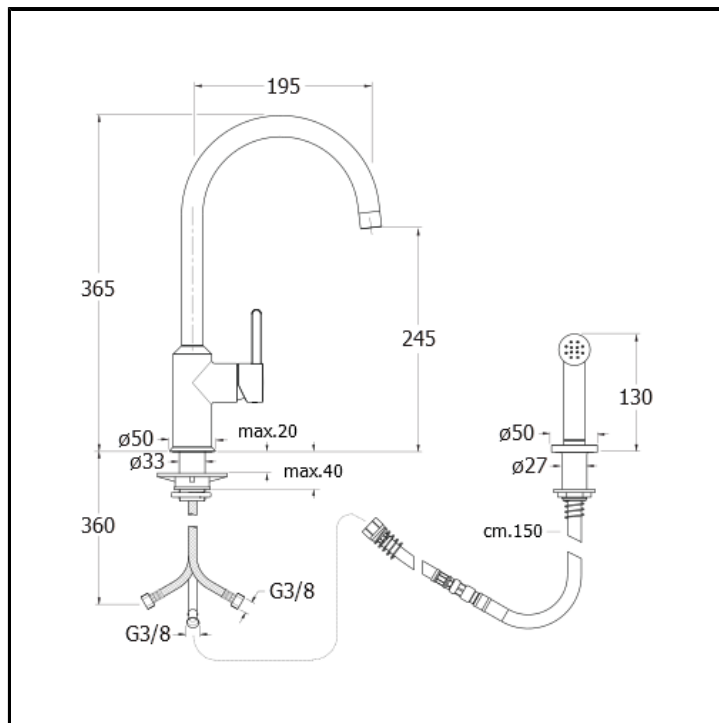

CRIKK524

CRISTINA
RUBINETTERIE

Two-hole single lever kitchen mixer with right side lever

FINITURE

 Chrome

CHARACTERISTICS

- Extractable hand shower

FEATURES FROM TECHNOLOGIES