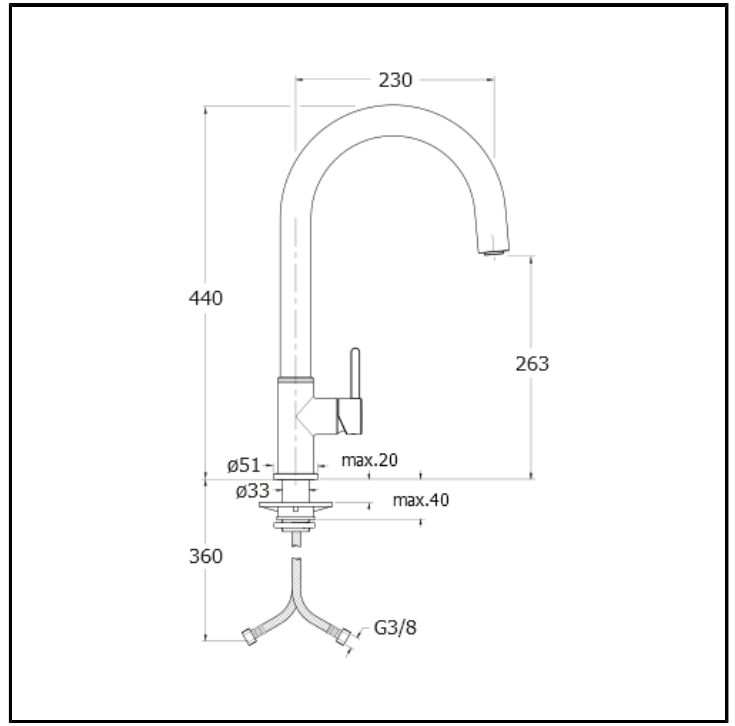

CRIKK515

Single lever kitchen mixer with right side lever

FINITURE

-  Chrome
-  Polished black chrome
-  Polished metallic
-  PVD polished rose gold

FEATURES FROM TECHNOLOGIES

-
-
-
-
-

COMMAND

- Monocontrol