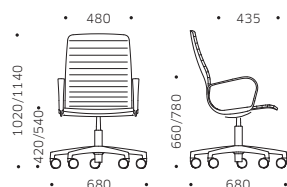

DIREZIONALI EXECUTIVE UNION GUEST CHAIR

MODELLI DISPONIBILI AVAILABLE MODELS

U3

Girevole, braccioli e base in alluminio / Swivel, aluminium armrests and base / Pivotant, accoudoirs et piètement en aluminium / Giratoria, reposabrazos y base de aluminio
Base fissa in alluminio / Aluminium fixed base / Base fixe en aluminium / Base fija de aluminio

U5

Girevole, braccioli in acciaio / Swivel, steel armrests / Pivotant, accoudoirs en acier / Giratoria, reposabrazos en acero
Base fissa in acciaio / Steel fixed base / Base fixe en acier / Base fija de acero

MISURE E VARIANTI SIZES AND VARIANTS

U306L

CERTIFICAZIONI CERTIFICATIONS

EN 16139 EN 1022 EN 1728 Test by CATAS
Omologazione Ministeriale in Classe 1IM

FINITURE FINISHES

PARTI METALLICHE METAL PARTS

Cromato, verniciato nero o bianco (RAL 9016) / Chromed, black or white painted (RAL 9016) / Chrome, verni couleur noir ou blanc (RAL 9016) / Cromo, acabado en negro o blanco (RAL 9016)

PARTI IN PLASTICA PLASTIC PARTS

Nero o bianco / Black or white / Noir ou blanc / Negro o blanco

PARTI IN ALLUMINIO ALUMINIUM PARTS

Lucido, verniciato nero o bianco (RAL 9016) / Polished, black or white painted (RAL 9016) / Poli, verni couleur noir ou blanc (RAL 9016) / Pulido, acabado en negro o blanco (RAL 9016)

ACCESSORI ACCESSORIES

BRACCIOLO ARMREST

Alluminio / Aluminium / Aluminium / Aluminio
Acciaio / Steel / Acier / Acero

BASE GIREVOLE SWIVEL BASE

Alluminio a 5 razze / Aluminium 5 stars / Aluminium 5 branches / Aluminio de 5 radios

Alluminio a 4 razze / Aluminium 4 spoke / Aluminium 4 branches / Aluminio de 4 radios

Poliamide a 4 razze / Polyamide 4 stars / Polyamide 4 branches / Poliamida de 4 radios

A disco in acciaio inox / Stainless steel disk / Disk en acier inoxydable / Disco en acero inoxidable

BASE FISSA FIXED BASE