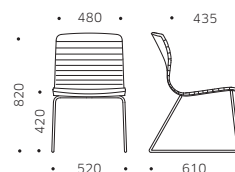

U51PB

CERTIFICAZIONI CERTIFICATIONS

EN 16139 EN 1022 EN 1728 Test by CATAS
Omologazione Ministeriale in Classe 1IM

FINITURE FINISHES

PARTI METALLICHE METAL PARTS

Cromato, verniciato nero o bianco (RAL 9016) / Chromed, black or white painted (RAL 9016) / Chrome, verni couleur noir ou blanc (RAL 9016) / Cromo, acabado en negro o blanco (RAL 9016)

PARTI IN PLASTICA PLASTIC PARTS

Nero o bianco / Black or white / Noir ou blanc / Negro o blanco

PARTI IN ALLUMINIO ALUMINIUM PARTS

Lucido, verniciato nero o bianco (RAL 9016) / Polished, black or white painted (RAL 9016) / Poli, verni couleur noir ou blanc (RAL 9016) / Pulido, acabado en negro o blanco (RAL 9016)

ACCESSORI ACCESSORIES

BRACCIOLO ARMREST

Alluminio / Aluminium / Aluminium / Aluminio
Acciaio / Steel / Acier / Acero

BASE GIREVOLE SWIVEL BASE

Alluminio a 5 razze / Aluminium 5 stars / Aluminium 5 branches / Aluminio de 5 radios

Alluminio a 4 razze / Aluminium 4 spoke / Aluminium 4 branches / Aluminio de 4 radios

Poliamide a 4 razze / Polyamide 4 stars / Polyamide 4 branches / Poliamida de 4 radios

A disco in acciaio inox / Stainless steel disk / Disk en acier inoxydable / Disco en acero inoxidable

BASE FISSA FIXED BASE

Alluminio a 4 gambe / Aluminium 4 legs / Aluminium 4 pieds / Aluminio de 4 patas

Acciaio a slitta / Steel sledge shaped / Traîneau en acier / Trineo de scero