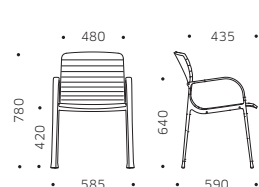

DIREZIONALI EXECUTIVE UNION GUEST CHAIR

MODELLI DISPONIBILI AVAILABLE MODELS

U3

Girevole, braccioli e base in alluminio / Swivel, aluminium armrests and base / Pivotant, accoudoirs et piètement en aluminium / Giratoria, reposabrazos y base de aluminio
Base fissa in alluminio / Aluminium fixed base / Base fixe en aluminium / Base fija de aluminio

U5

Girevole, braccioli in acciaio / Swivel, steel armrests / Pivotant, accoudoirs en acier / Giratoria, reposabrazos en acero
Base fissa in acciaio / Steel fixed base / Base fixe en acier / Base fija de acero

MISURE E VARIANTI SIZES AND VARIANTS

U32TB / U32TN