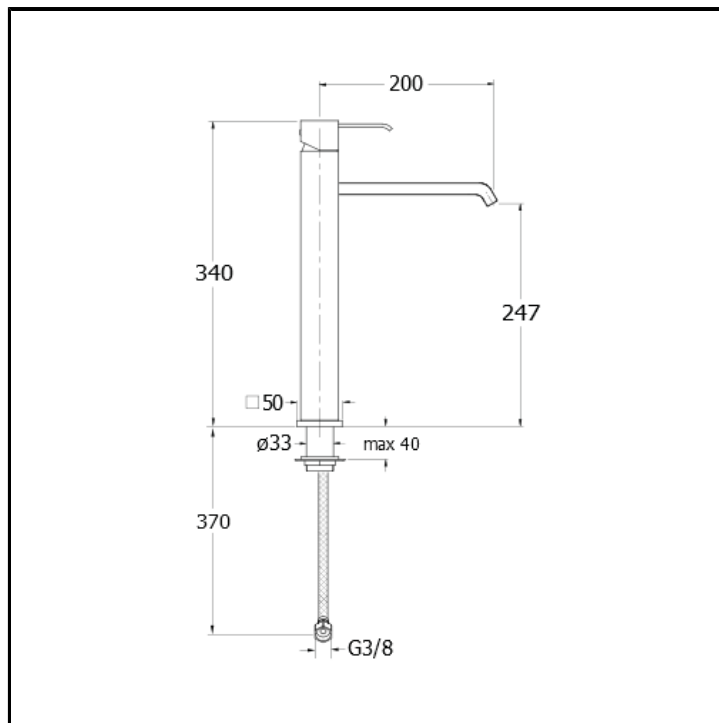

CRIKQ522

Single lever kitchen mixer with front lever

FINITURE

 Chrome

FEATURES FROM TECHNOLOGIES

-
-

COMMAND

- Monocontrol