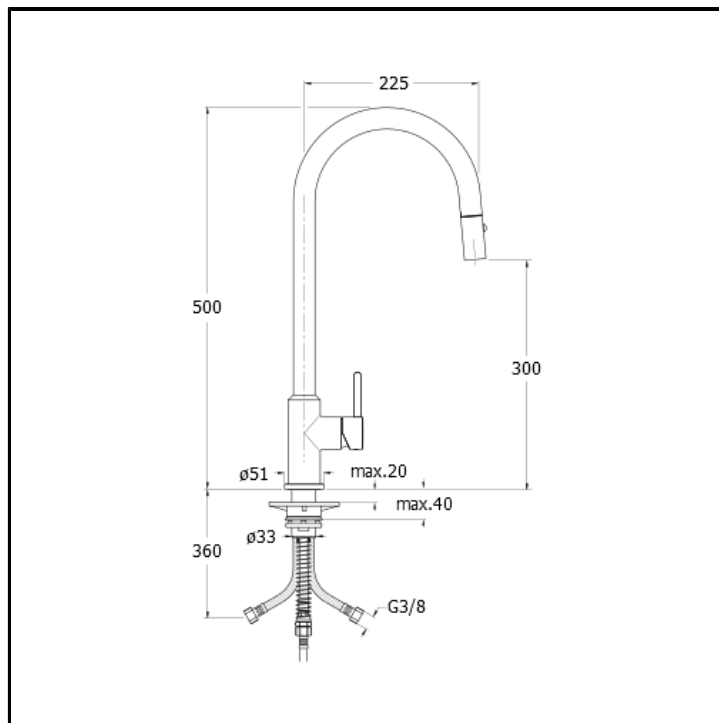

CRIKK509

■ CRISTINA
RUBINETTERIE

Single lever kitchen mixer with right side lever and pull-out spray

FINITURE

- White matt
- Chrome
- Polished black chrome
- Polished metallic
- Black matt
- PVD polished rose gold

CHARACTERISTICS

- Extractable hand shower

FEATURES FROM TECHNOLOGIES

-
-
-

COMMAND

- Monocontrol

INSTALLATION

- Top