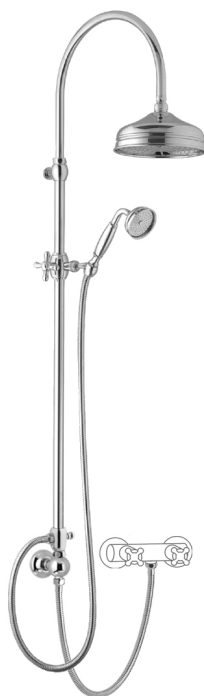

Telescopic colonial exposed

Telescopic colonial exposed
30030/ED-VR

TECHNICAL INFORMATION

Traditional telescopic and turning shower column with adjustable mounting with articulated shower holder, diverter and external holder with brass flexible hose cm 60. Ø310 non-liming inspectable and serviceable traditional shower head in brass/stainless steel. Brass inspectable and serviceable traditional one jet shower. Brass double spiral flexible hose cm 150. OLD COPPER

Flow rate:

? Doccia o soffione?

PICTURE

SPARE PARTS

FEATURES

Rain jet

Non-liming

adjustable telescopic shower column