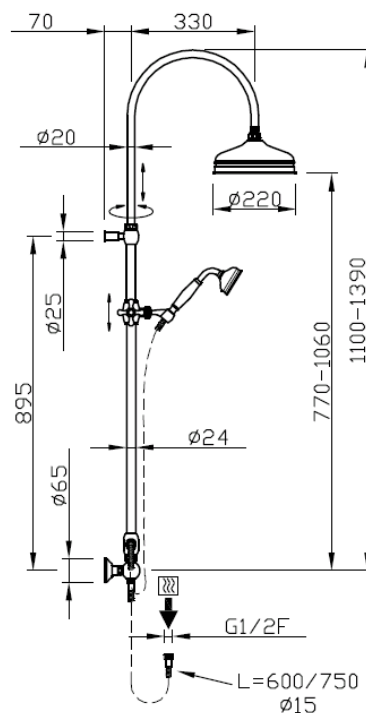

Telescopic colonial exposed

Telescopic colonial exposed
30030/ED-VR

TECHNICAL INFORMATION

Traditional telescopic and turning shower column with adjustable mounting with articulated shower holder, diverter and external holder with brass flexible hose cm 60. Ø310 non-liming inspectable and serviceable traditional shower head in brass/stainless steel. Brass inspectable and serviceable traditional one jet shower. Brass double spiral flexible hose cm 150. OLD COPPER

Flow rate:

? Doccia o soffione?

PICTURE

SPARE PARTS

FEATURES

Rain jet

Non-liming

adjustable telescopic shower column

TECHNICAL DRAWING

FINISHINGS