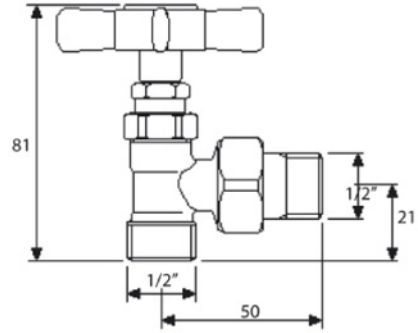

TOWELWARMER Collection	
Code	Description
9078-C 9079-I/N/O/OR 9079-B/ND/R	<b>Portobello 2 towel warmer 940x825 mm (260 W - 224 Kcal/h t 50°)</b>  Chrome Incalux, Nickel, Dark Gold, Rose Gold Bronze, Dark Nickel, Copper

  
 GENTRY HOME

Verona - Italy  
 tel. +39 045 8006917  
 fax. +39 045 8020111  
 gentry-home.com

TOWELWARMER Collection	
Code	Description
9127-C 9128-I/N/O/OR 9128-B/ND/R	<b>Valves (pair)</b> Chrome Incalux, Nickel, Dark Gold, Rose Gold Bronze, Dark Nickel, Copper <b>Fittings available</b> 12/14/16 copper 12/14/16 covered
9126	Electrical element complete with thermostatic control