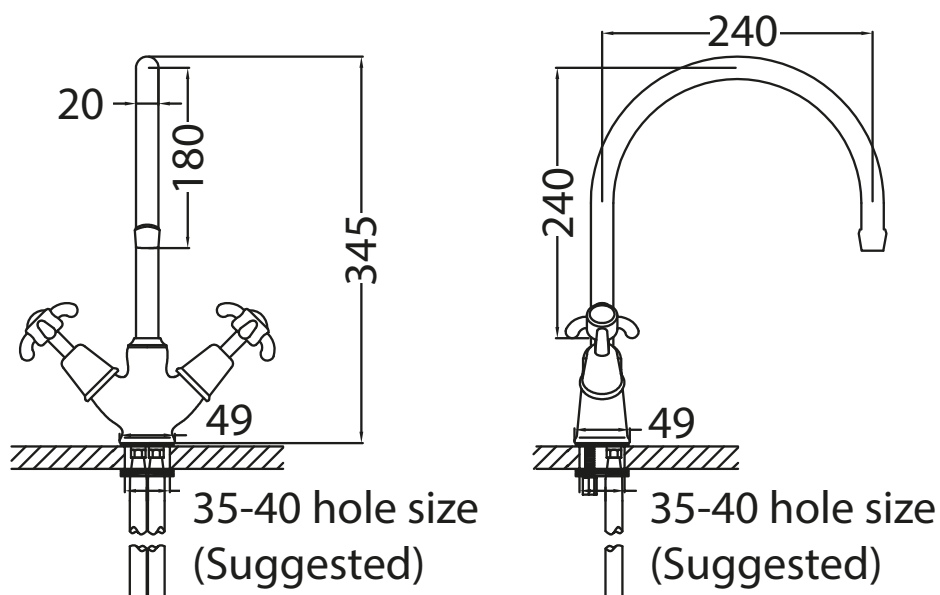

Catchpole & Rye

Saracens Dairy,
Pluckley,
Kent. U.K.
TN27 0SA.
TEL: +44 (0)1233 840840
EMAIL: info@catchpoleandrye.com

Product Range:

Taps

Product Name:

Kitchen Monobloc Tap

DIMENSIONAL DATA SHEET

DATE: AUGUST 2018

NOTES:

DIMENSIONS IN MILLIMETRES.

WHILST EVERY EFFORT IS MADE TO ENSURE THE ACCURACY OF THESE DATA SHEETS THEY ARE SUBJECT TO CHANGE WITHOUT NOTICE AS PART OF THE COMPANY'S PRODUCT DEVELOPMENT PROCESS.