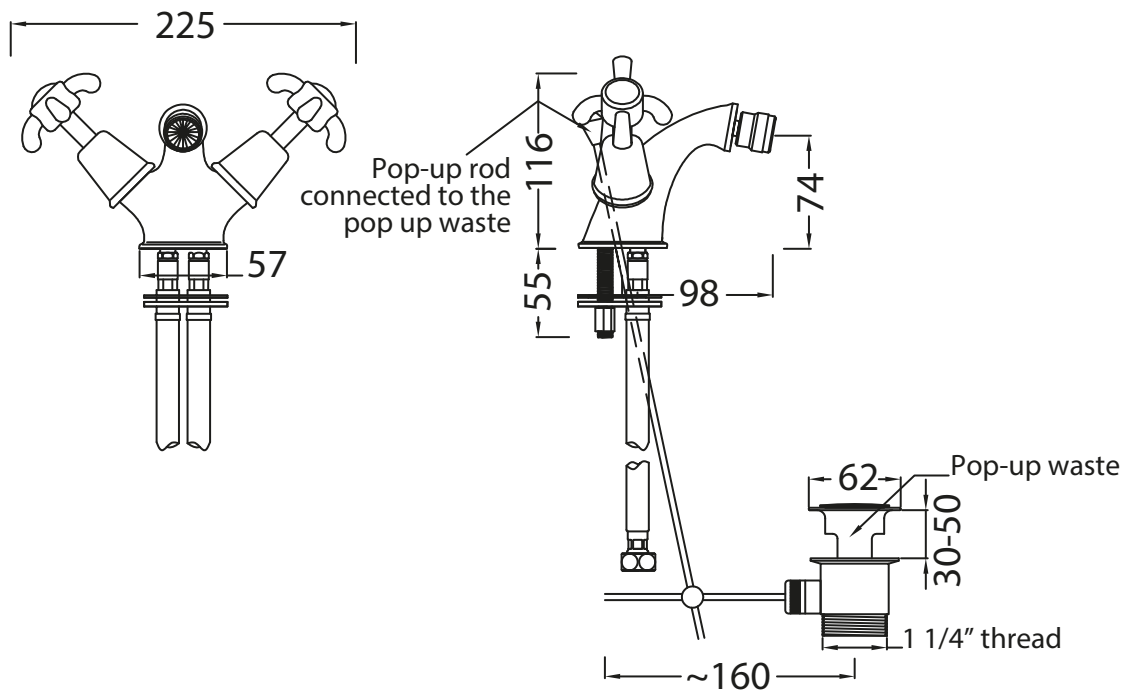

Catchpole & Rye

Saracens Dairy,
Pluckley,
Kent. U.K.
TN27 0SA.
TEL: +44 (0)1233 840840
EMAIL: info@catchpoleandrye.com

Product Range:

Taps

Product Name:

La Loire Bidet Monobloc

DIMENSIONAL DATA SHEET
DATE: AUGUST 2018

NOTES:

DIMENSIONS IN MILLIMETRES.

WHILST EVERY EFFORT IS MADE TO ENSURE THE ACCURACY OF THESE DATA SHEETS THEY ARE SUBJECT TO CHANGE WITHOUT NOTICE AS PART OF THE COMPANY'S PRODUCT DEVELOPMENT PROCESS.