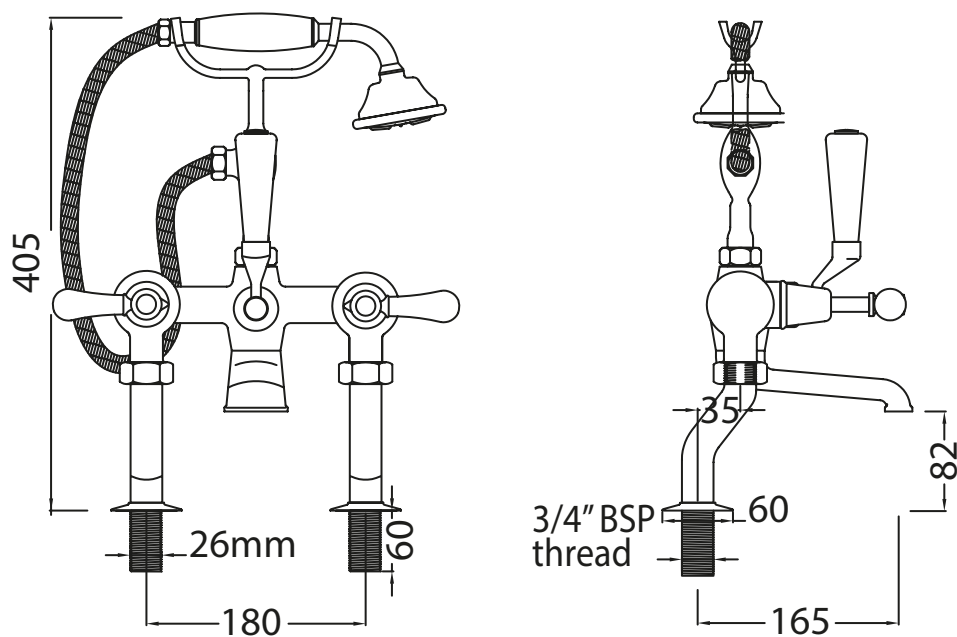

Catchpole & Rye

Saracens Dairy,
Pluckley,
Kent. U.K.
TN27 0SA.
TEL: +44 (0)1233 840840
EMAIL: info@catchpoleandrye.com

Product Range:

Taps

Product Name:

The Solheim Deck Mounted
Bath Shower Mixer

DIMENSIONAL DATA SHEET

DATE: AUGUST 2018

NOTES:

DIMENSIONS IN MILLIMETRES.

WHILST EVERY EFFORT IS MADE TO ENSURE THE ACCURACY OF THESE DATA SHEETS THEY ARE SUBJECT TO CHANGE WITHOUT NOTICE AS PART OF THE COMPANY'S PRODUCT DEVELOPMENT PROCESS.