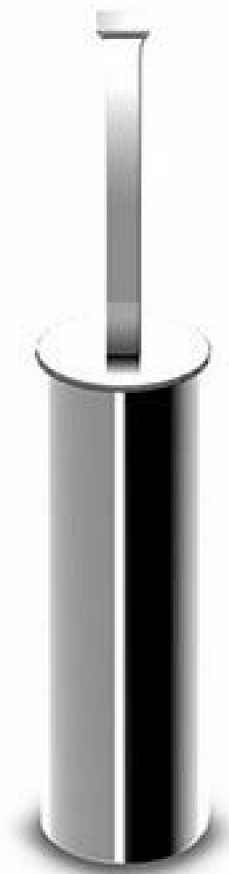

Marchio / Brand ZUCCHETTI

Classe / Class ACC

BELLAGIO

ZAC555

Porta scopino. / WC brush set, free standing.

Porta scopino.

WC brush set, free standing.

Finiture / Finishes

Cromo / Chrome

Nickel Lucido / Polished
Nickel

C8

Oro / Gold

C40

Oro spazzolato / Brushed
Gold

C41

BELLAGIO

ZAC555

Disegno Complessivo / Overall Drawing

BELLAGIO

ZAC555**Pesi e Misure / Weights and Sizes**

Peso (Kg) Weight (lb)	1,10 (Kg)	2,43 (lb)
Volume test (dc3) - (in3)	3,97 (dc3)	242,26 (in3)
h (mm) - (in)	90,00 (mm)	3,54 (in)
L1 (mm) - (in)	100,00 (mm)	3,94 (in)
L2 (mm) - (in)	440,00 (mm)	17,32 (in)