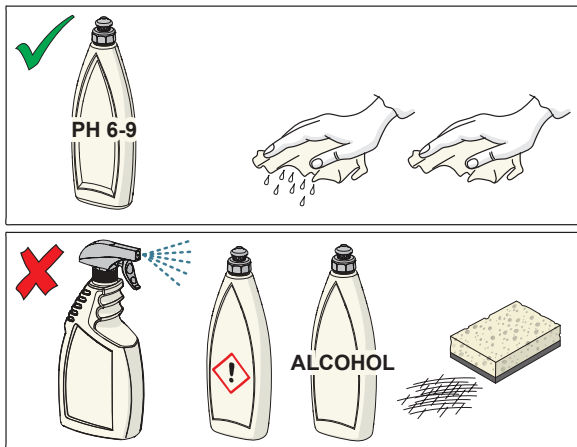

static.oras.com/549

max.
1600 kPa

1

5

8

9

10

CLEANING.ORAS.COM