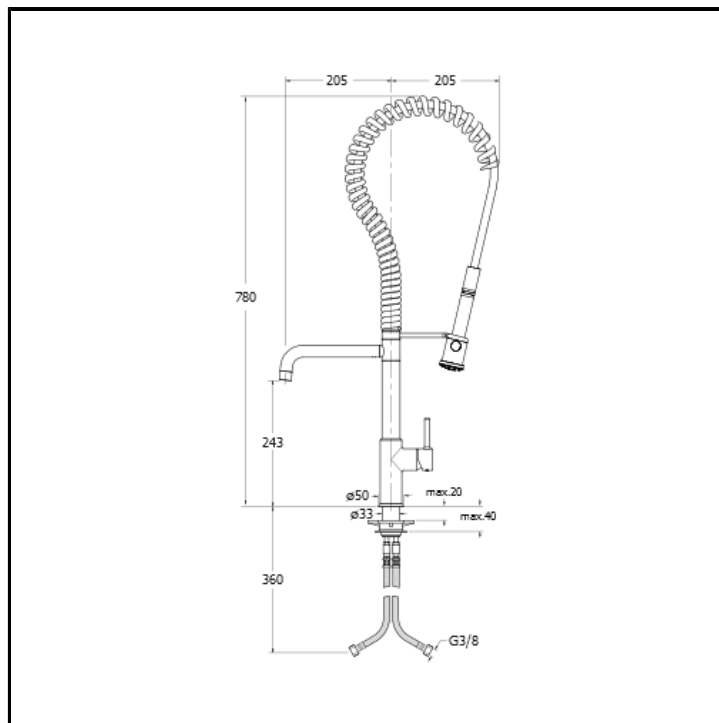

Single lever kitchen mixer with right side lever

FINITURE

 Chrome

FEATURES FROM TECHNOLOGIES

-
-
-

COMMAND

- Monocontrol

INSTALLATION