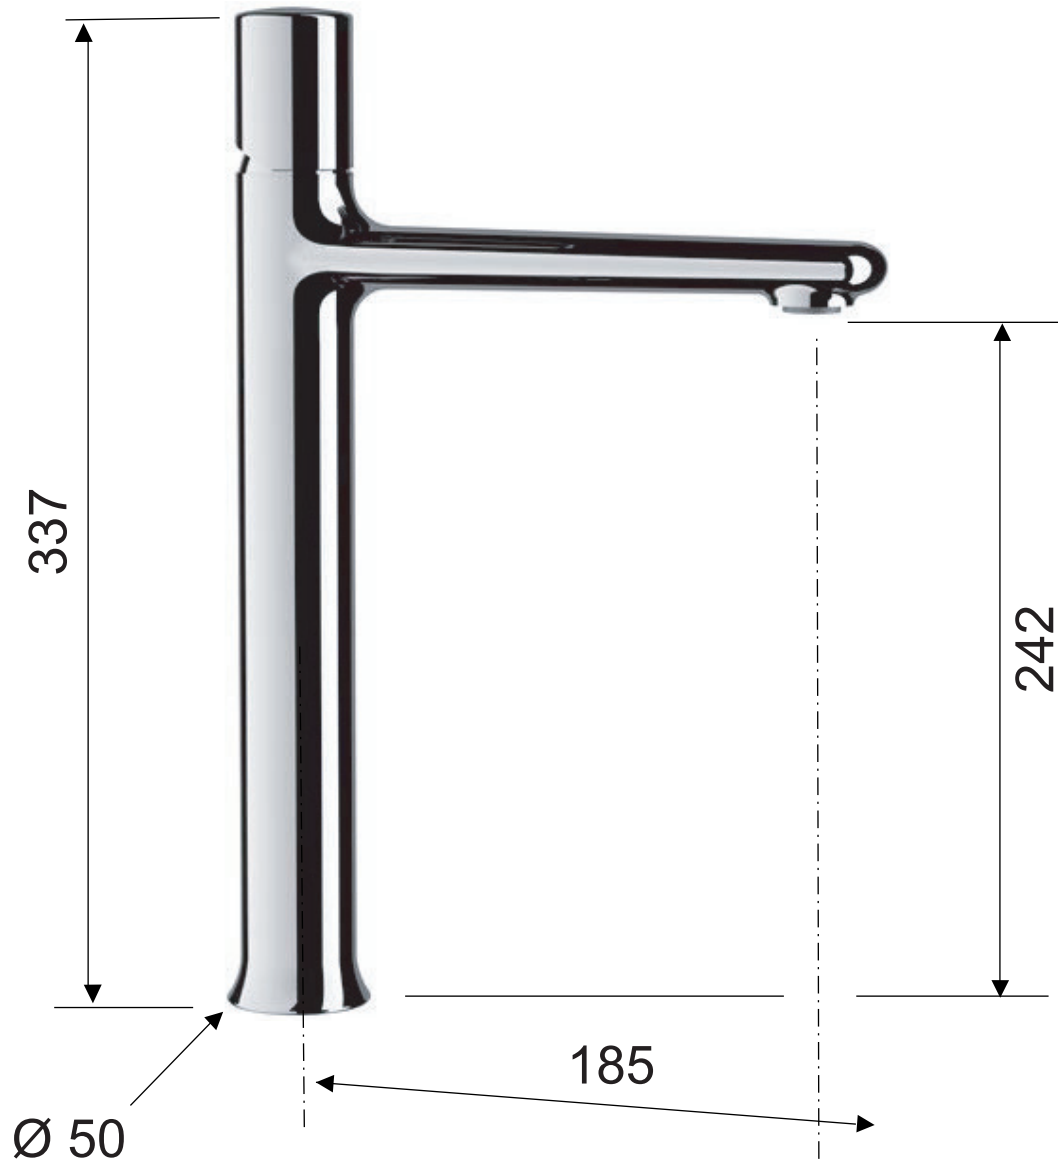

DANIEL

SCHEDA TECNICA TECHNICAL FEATURES

ART. COD.

FU607B

MATERIALI / MATERIALS

OTTONE CROMATO / CHROME PLATED BRASS

CROMATURA / CHROME PLATING

UNI EN 248