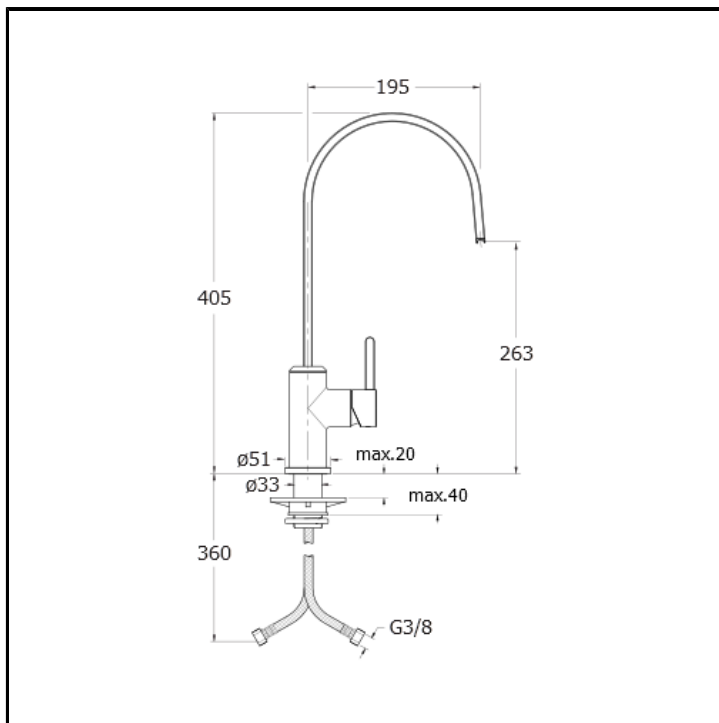

CRIKK525

Single lever kitchen mixer with right side lever

FINITURE

-  Chrome
-  Polished black chrome
-  Polished metallic
-  PVD polished rose gold

FEATURES FROM TECHNOLOGIES

-
-
-

COMMAND

- Monocontrol