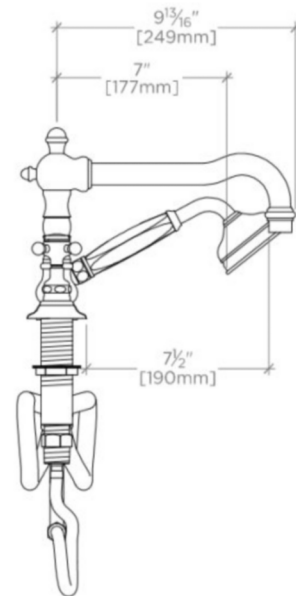

### TECHNICAL DETAILS

ADA Compliance: Yes  
 Adjustable versus Fixed Spray: Fixed Spray  
 Deck Thickness Maximum: 1 7/8"  
 Deck Thickness Minimum: 0"  
 Diameter of Head: 2.8"  
 Escutcheon Primary Material: Brass  
 Fittings Hole Diameter: 1 1/2"  
 Flow Restriction Options: 2.0, 1.75, 1.5, 0.92  
 Handle Spread Maximum: 12"  
 Handle Spread Minimum: 10"  
 Handle Turn Angle: Quarter Turn  
 Handshower / Spray Hose Length: 79"  
 Index Color / Finish and Material: White Porcelain  
 Depth / Width: 11 1/4"  
 Height: 7 5/8"  
 Index Marking: Hot/Cold  
 Inlet Connection Size: 3/4"  
 Inlet Connection Type: Male NPT Adapter  
 Inlet Supply Spread Maximum: 12"  
 Inlet Supply Spread Minimum: 10"  
 Installation Type: Deck Mounted  
 Integrated Diverter: N  
 Length: 17 3/4"  
 Number of Handles: Two  
 Number of Holes: Four Hole  
 Pivot: N  
 Primary Material: Brass  
 Restricted Maximum Flow Rate: 2.5 gpm  
 Spout Reach: 9 1/4"  
 Spout Swivel: N  
 Suggested Application: Bath  
 Valve Material: Ceramic  
 Water Pressure Maximum: 85.0 psi  
 Water Pressure Minimum: 20.0 psi  
 Water Pressure Recommended: 45.0 psi

## JULIA

JUTF19

Julia Deck Mounted High Profile Concealed Tub Filler with Metal Handshower and Metal Cross Handles

TOP VIEW

SCALE:  $1\frac{1}{2}$ "=1'-0"

FRONT VIEW

SCALE:  $1\frac{1}{2}$ "=1'-0"

SIDE VIEW

SCALE:  $1\frac{1}{2}$ "=1'-0"