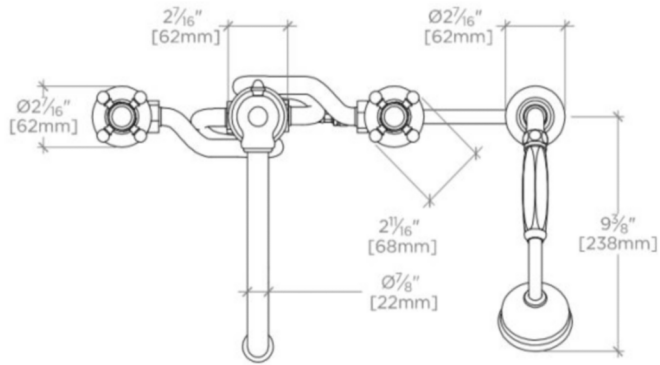

## JULIA

JUTF19

Julia Deck Mounted High Profile Concealed Tub Filler with Metal Handshower and Metal Cross Handles

SHOWN IN NICKEL

### TECHNICAL DETAILS

ADA Compliance: Yes  
 Adjustable versus Fixed Spray: Fixed Spray  
 Deck Thickness Maximum: 1 7/8"  
 Deck Thickness Minimum: 0"  
 Diameter of Head: 2.8"  
 Escutcheon Primary Material: Brass  
 Fittings Hole Diameter: 1 1/2"  
 Flow Restriction Options: 2.0, 1.75, 1.5, 0.92  
 Handle Spread Maximum: 12"  
 Handle Spread Minimum: 10"  
 Handle Turn Angle: Quarter Turn  
 Handshower / Spray Hose Length: 79"  
 Index Color / Finish and Material: White Porcelain  
 Depth / Width: 11 1/4"  
 Height: 7 5/8"  
 Index Marking: Hot/Cold  
 Inlet Connection Size: 3/4"  
 Inlet Connection Type: Male NPT Adapter  
 Inlet Supply Spread Maximum: 12"  
 Inlet Supply Spread Minimum: 10"  
 Installation Type: Deck Mounted  
 Integrated Diverter: N  
 Length: 17 3/4"  
 Number of Handles: Two  
 Number of Holes: Four Hole  
 Pivot: N  
 Primary Material: Brass  
 Restricted Maximum Flow Rate: 2.5 gpm  
 Spout Reach: 9 1/4"  
 Spout Swivel: N  
 Suggested Application: Bath  
 Valve Material: Ceramic  
 Water Pressure Maximum: 85.0 psi  
 Water Pressure Minimum: 20.0 psi  
 Water Pressure Recommended: 45.0 psi

A handshower adds a degree of comfort, making it easy to rinse the bath or even a pet.

Cross handles feature hot and cold markings on white porcelain indices.

Standard flow rate is 2.5gpm for handshower only. Also available in high efficient flow options.

## JULIA

JUTF19

Julia Deck Mounted High Profile Concealed Tub Filler with Metal Handshower and Metal Cross Handles

TOP VIEW

SCALE:  $1\frac{1}{2}$ "=1'-0"

FRONT VIEW

SCALE:  $1\frac{1}{2}$ "=1'-0"

SIDE VIEW