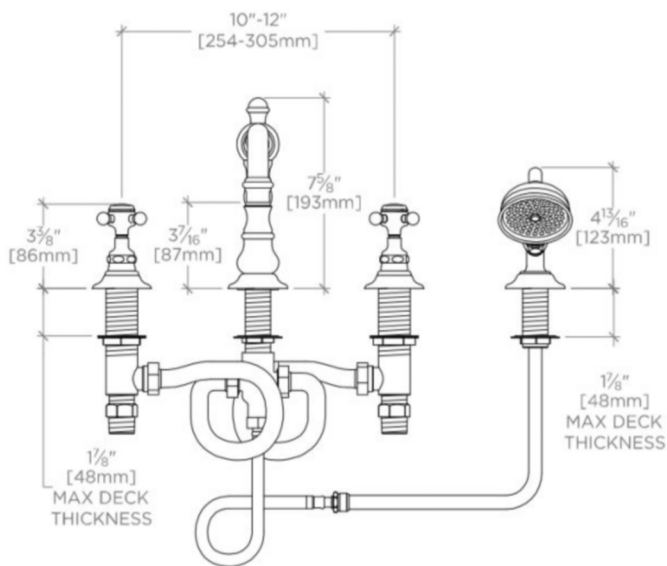

### TECHNICAL DETAILS

ADA Compliance: Yes  
 Adjustable versus Fixed Spray: Fixed Spray  
 Deck Thickness Maximum: 1 7/8"  
 Deck Thickness Minimum: 0"  
 Diameter of Head: 2.8"  
 Escutcheon Primary Material: Brass  
 Fittings Hole Diameter: 1 1/2"  
 Flow Restriction Options: 2.0, 1.75, 1.5, 0.92  
 Handle Spread Maximum: 12"  
 Handle Spread Minimum: 10"  
 Handle Turn Angle: Quarter Turn  
 Handshower / Spray Hose Length: 79"  
 Index Color / Finish and Material: White Porcelain  
 Depth / Width: 11 1/4"  
 Height: 7 5/8"  
 Index Marking: Hot/Cold  
 Inlet Connection Size: 3/4"  
 Inlet Connection Type: Male NPT Adapter  
 Inlet Supply Spread Maximum: 12"  
 Inlet Supply Spread Minimum: 10"  
 Installation Type: Deck Mounted  
 Integrated Diverter: N  
 Length: 17 3/4"  
 Number of Handles: Two  
 Number of Holes: Four Hole  
 Pivot: N  
 Primary Material: Brass  
 Restricted Maximum Flow Rate: 2.5 gpm  
 Spout Reach: 9 1/4"  
 Spout Swivel: N  
 Suggested Application: Bath  
 Valve Material: Ceramic  
 Water Pressure Maximum: 85.0 psi  
 Water Pressure Minimum: 20.0 psi  
 Water Pressure Recommended: 45.0 psi

## JULIA

JUTF19

Julia Deck Mounted High Profile Concealed Tub Filler with Metal Handshower and Metal Cross Handles

TOP VIEW

SCALE:  $1\frac{1}{2}$ "=1'-0"

FRONT VIEW

SCALE:  $1\frac{1}{2}$ "=1'-0"

SIDE VIEW

SCALE:  $1\frac{1}{2}$ "=1'-0"