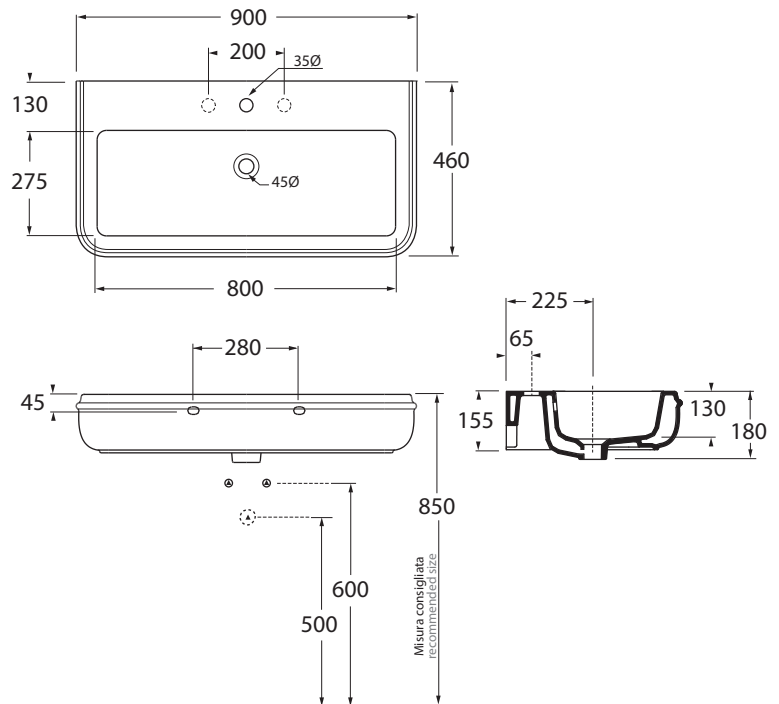

CHLP09046TOM

lavabi/washbasins

codice
code

Lavabo Charme appoggio/sospeso mono foro cm 90x46.
Charme washbasin wall-hung/over-counter 1 tap hole cm 90x46.

bianco lucido/shiny white

CHLP09046TOMBI

Lavabo Charme appoggio/sospeso tre fori cm 90x46.
Charme washbasin wall-hung/over-counter 3 tap holes cm 90x46.

bianco lucido/shiny white

CHLP09046TOTBI

CM 90x46xh18

plf italy pz.12 - plf export pcs.20

kg 26,5

scala/scale 1:20 dimensioni/dimensions in mm

Complementi/complements:

codice
code

Piletta automatica con troppo pieno
Automatic waste system with over flow

PILTR

kg 0,5

TECHNICAL SHEET n°: 01	DESIGNER: LAUDANI & ROMANELLI	CODE: CHLP09046TOMBI CHLP09046TOTBI	Azzurra sanitari in ceramica S.p.a. via Civita Castellana snc 01030 Castel S.Elia (VT) - ITALY Tel. +39.0761 518155 Fax. +39.0761 514560	
SHEET FORMAT: A4	ISO	REVISION: 02	SCALE: 1:20	DATE: 09/07/2019
REGULATIONS: CE EN 14688 / EN31 / Dop-14688				
All the measurements respect the tolerances provided by the "AZZURRA QUALITY GUIDELINES".				