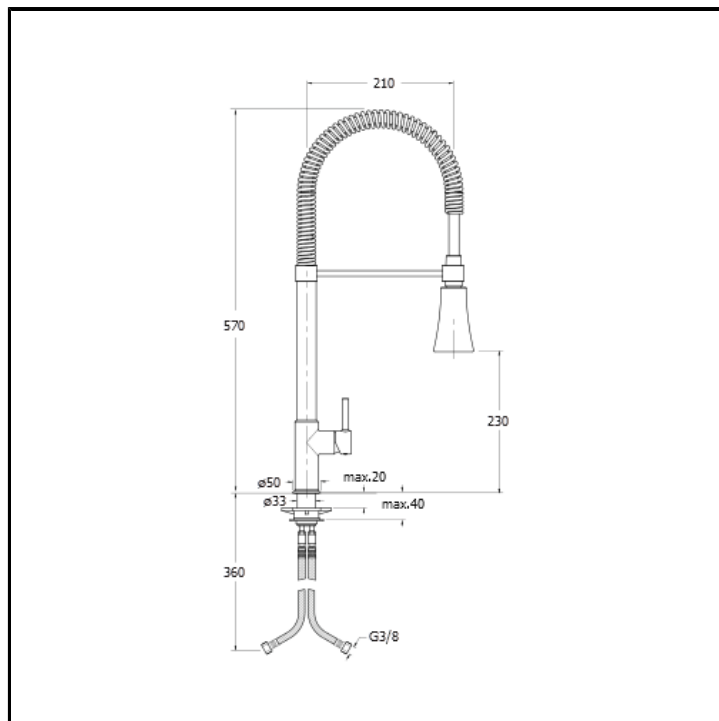

CRIKT507

Single lever kitchen mixer with right side lever

FINITURE

 Chrome

FEATURES FROM TECHNOLOGIES

-

COMMAND

- Monocontrol