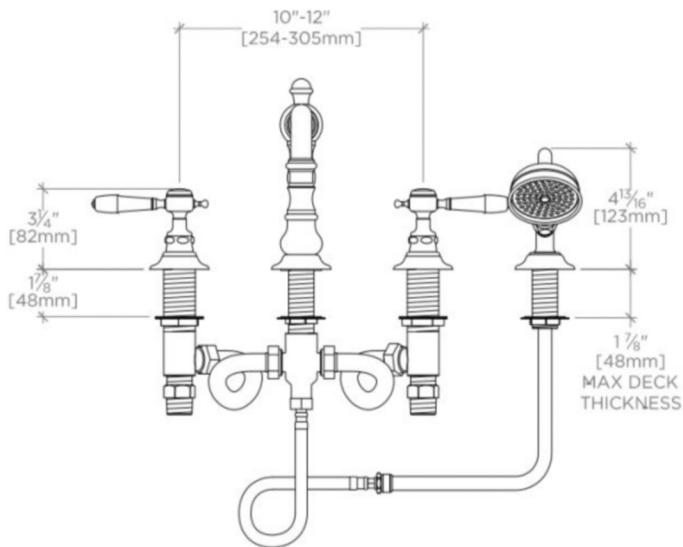

JULIA

JUTF20

Julia High Profile Concealed Tub Filler with Metal Handshower and Metal Lever Handles

SHOWN IN NICKEL

TECHNICAL DETAILS

ADA Compliance: Yes
 Adjustable versus Fixed Spray: Fixed Spray
 Deck Thickness Maximum: 1 7/8"
 Deck Thickness Minimum: 0"
 Diameter of Head: 2.8"
 Escutcheon Primary Material: Brass
 Fittings Hole Diameter: 1 1/2"
 Flow Restriction Options: 2.0, 1.75, 1.5, 0.92
 Handle Spread Maximum: 12"
 Handle Spread Minimum: 10"
 Handle Turn Angle: Quarter Turn
 Handshower / Spray Hose Length: 79"
 Index Color / Finish and Material: Architectural Bronze
 Depth / Width: 11 1/4"
 Height: 7 5/8"
 Index Marking: H/C
 Inlet Connection Size: 3/4"
 Inlet Connection Type: Male NPT Adapter
 Inlet Supply Spread Maximum: 12"
 Inlet Supply Spread Minimum: 10"
 Installation Type: Deck Mounted
 Integrated Diverter: N
 Length: 20"
 Number of Handles: Two
 Number of Holes: Four Hole
 Pivot: N
 Primary Material: Brass
 Restricted Maximum Flow Rate: 2.5 gpm
 Spout Reach: 9 1/4"
 Spout Swivel: N
 Suggested Application: Bath
 Valve Material: Ceramic
 Water Pressure Maximum: 85.0 psi
 Water Pressure Minimum: 20.0 psi
 Water Pressure Recommended: 45.0 psi

WATERWORKS

JULIA

JUTF20

Julia High Profile Concealed Tub Filler with Metal Handshower and Metal Lever Handles

TOP VIEW

SCALE: 1 1/2"=1'-0"

FRONT VIEW

SCALE: 1 1/2"=1'-0"

SIDE VIEW

SCALE: 1 1/2"=1'-0"