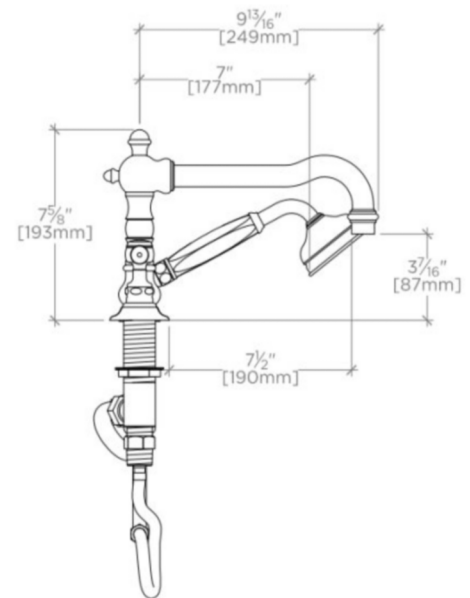

JULIA

JUTF20

Julia High Profile Concealed Tub Filler with Metal Handshower and Metal Lever Handles

SHOWN IN NICKEL

TECHNICAL DETAILS

ADA Compliance: Yes
 Adjustable versus Fixed Spray: Fixed Spray
 Deck Thickness Maximum: 1 7/8"
 Deck Thickness Minimum: 0"
 Diameter of Head: 2.8"
 Escutcheon Primary Material: Brass
 Fittings Hole Diameter: 1 1/2"
 Flow Restriction Options: 2.0, 1.75, 1.5, 0.92
 Handle Spread Maximum: 12"
 Handle Spread Minimum: 10"
 Handle Turn Angle: Quarter Turn
 Handshower / Spray Hose Length: 79"
 Index Color / Finish and Material: Architectural Bronze
 Depth / Width: 11 1/4"
 Height: 7 5/8"
 Index Marking: H/C
 Inlet Connection Size: 3/4"
 Inlet Connection Type: Male NPT Adapter
 Inlet Supply Spread Maximum: 12"
 Inlet Supply Spread Minimum: 10"
 Installation Type: Deck Mounted
 Integrated Diverter: N
 Length: 20"
 Number of Handles: Two
 Number of Holes: Four Hole
 Pivot: N
 Primary Material: Brass
 Restricted Maximum Flow Rate: 2.5 gpm
 Spout Reach: 9 1/4"
 Spout Swivel: N
 Suggested Application: Bath
 Valve Material: Ceramic
 Water Pressure Maximum: 85.0 psi
 Water Pressure Minimum: 20.0 psi
 Water Pressure Recommended: 45.0 psi

WATERWORKS

JULIA

JUTF20

Julia High Profile Concealed Tub Filler with Metal Handshower and Metal Lever Handles

TOP VIEW

SCALE: 1 1/2"=1'-0"

FRONT VIEW

SCALE: 1 1/2"=1'-0"

SIDE VIEW

SCALE: 1 1/2"=1'-0"