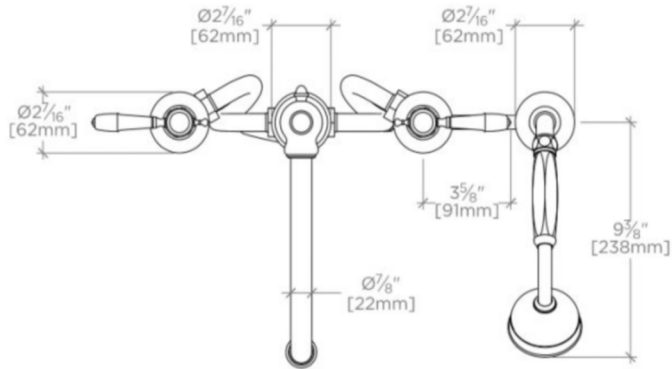

JULIA

JUTF20

Julia High Profile Concealed Tub Filler with Metal Handshower and Metal Lever Handles

SHOWN IN NICKEL

TECHNICAL DETAILS

ADA Compliance: Yes
 Adjustable versus Fixed Spray: Fixed Spray
 Deck Thickness Maximum: 1 7/8"
 Deck Thickness Minimum: 0"
 Diameter of Head: 2.8"
 Escutcheon Primary Material: Brass
 Fittings Hole Diameter: 1 1/2"
 Flow Restriction Options: 2.0, 1.75, 1.5, 0.92
 Handle Spread Maximum: 12"
 Handle Spread Minimum: 10"
 Handle Turn Angle: Quarter Turn
 Handshower / Spray Hose Length: 79"
 Index Color / Finish and Material: Architectural Bronze
 Depth / Width: 11 1/4"
 Height: 7 5/8"
 Index Marking: H/C
 Inlet Connection Size: 3/4"
 Inlet Connection Type: Male NPT Adapter
 Inlet Supply Spread Maximum: 12"
 Inlet Supply Spread Minimum: 10"
 Installation Type: Deck Mounted
 Integrated Diverter: N
 Length: 20"
 Number of Handles: Two
 Number of Holes: Four Hole
 Pivot: N
 Primary Material: Brass
 Restricted Maximum Flow Rate: 2.5 gpm
 Spout Reach: 9 1/4"
 Spout Swivel: N
 Suggested Application: Bath
 Valve Material: Ceramic
 Water Pressure Maximum: 85.0 psi
 Water Pressure Minimum: 20.0 psi
 Water Pressure Recommended: 45.0 psi

WATERWORKS

JULIA

JUTF20

Julia High Profile Concealed Tub Filler with Metal Handshower and Metal Lever Handles

TOP VIEW

SCALE: 1 1/2"=1'-0"

FRONT VIEW

SCALE: 1 1/2"=1'-0"

SIDE VIEW

SCALE: 1 1/2"=1'-0"