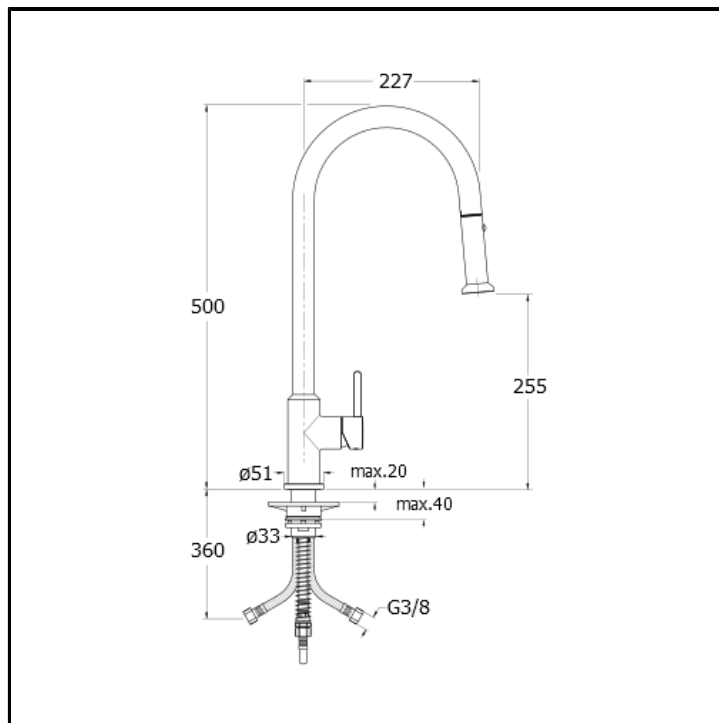

# CRIKK530

CRISTINA  
RUBINETTERIE

Single lever kitchen mixer with right side lever and pull-out spray