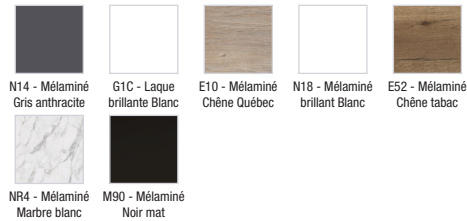

EB2554-R7

Collection: ODÉON RIVE GAUCHE

Finish*:

Main features:

Features

- DIMENSIONS: 100 x 50.80 x 56.80 cm
- MATERIAL: Lacquer or melamine
- NORMS AND REGULATION: NF
- VERSION: Bronze handle
- INSIDE FINISH: Grey
- ADDITIONAL INFORMATION: tap, vanity top/basin and fixings set not included

Installation benefits

- EASY INSTALLATION: Assembled cabinet

Required products

- EB2564: Vanity top frosted glass 101 cm
- EXAU112-Z: Vanity top 100 cm

Technical drawing

Product Specification: Base unit for vanity top 100 cm, 1 drawer/1 niche, bronze wire handles. EB2554-R7. Collection: ODÉON RIVE GAUCHE. DIMENSIONS: 100 x 50.80 x 56.80 cm. WEIGHT: 25.9 kg. MATERIAL: Lacquer or melamine. INSTALLATION TYPE: Wall-hung. NORMS AND REGULATION: NF. STORAGE TYPE: Drawer + niche. VERSION: Bronze handle. HANDLE : Attached wire handle. INSIDE FINISH: Grey. FIXING: Installer selects fixings set according to wall support. ADDITIONAL INFORMATION: tap, vanity top/basin and fixings set not included.