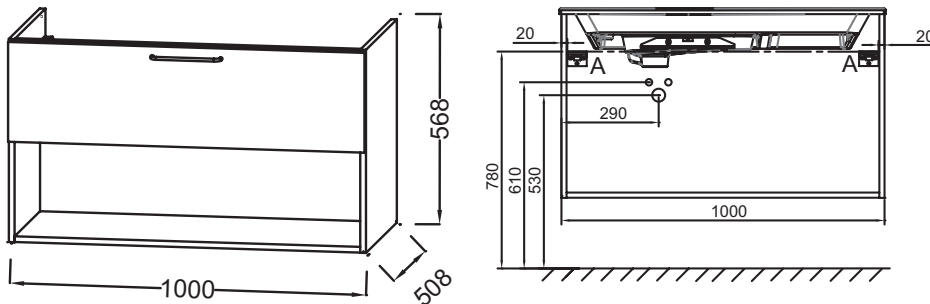

EB2554-R7

Collection: ODÉON RIVE GAUCHE

Finish*:

Main features:

Features

- DIMENSIONS: 100 x 50.80 x 56.80 cm
- MATERIAL: Lacquer or melamine
- NORMS AND REGULATION: NF
- VERSION: Bronze handle
- INSIDE FINISH: Grey
- ADDITIONAL INFORMATION: tap, vanity top/basin and fixings set not included

- WEIGHT: 25.9 kg
- INSTALLATION TYPE: Wall-hung
- STORAGE TYPE: Drawer + niche
- HANDLE : Attached wire handle
- FIXING: Installer selects fixings set according to wall support

Consumer benefits

- SOUND COMFORT: Drawers equipped with a damper close system
- PERFECT FINISH: Wide choice of finishes

Installation benefits

- EASY INSTALLATION: Assembled cabinet

Required products

- EB2564: Vanity top frosted glass 101 cm
- EXAU112-Z: Vanity top 100 cm

Technical drawing

Product Specification: Base unit for vanity top 100 cm, 1 drawer/1 niche, bronze wire handles. EB2554-R7. Collection: ODÉON RIVE GAUCHE. DIMENSIONS: 100 x 50.80 x 56.80 cm. WEIGHT: 25.9 kg. MATERIAL: Lacquer or melamine. INSTALLATION TYPE: Wall-hung. NORMS AND REGULATION: NF. STORAGE TYPE: Drawer + niche. VERSION: Bronze handle. HANDLE : Attached wire handle. INSIDE FINISH: Grey. FIXING: Installer selects fixings set according to wall support. ADDITIONAL INFORMATION: tap, vanity top/basin and fixings set not included.