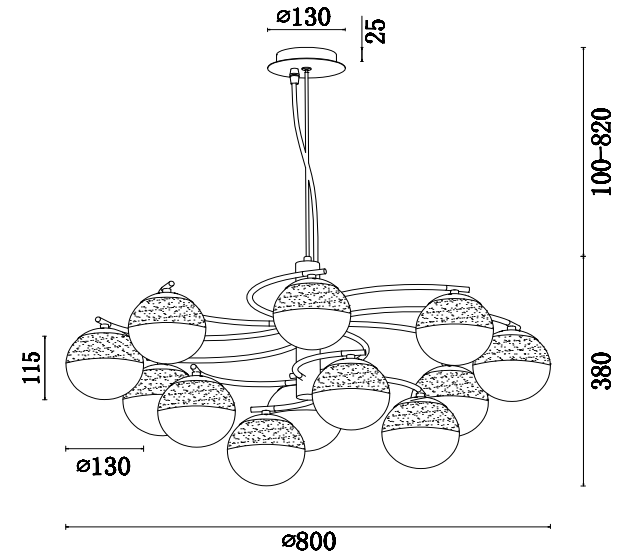

FREYA
TRADITION OF QUALITY

Instruction

FR5018PL-12G

12 x E14 (40W)

Model: FR5018PL-12G

Series: Ostin

Ceiling Lamps