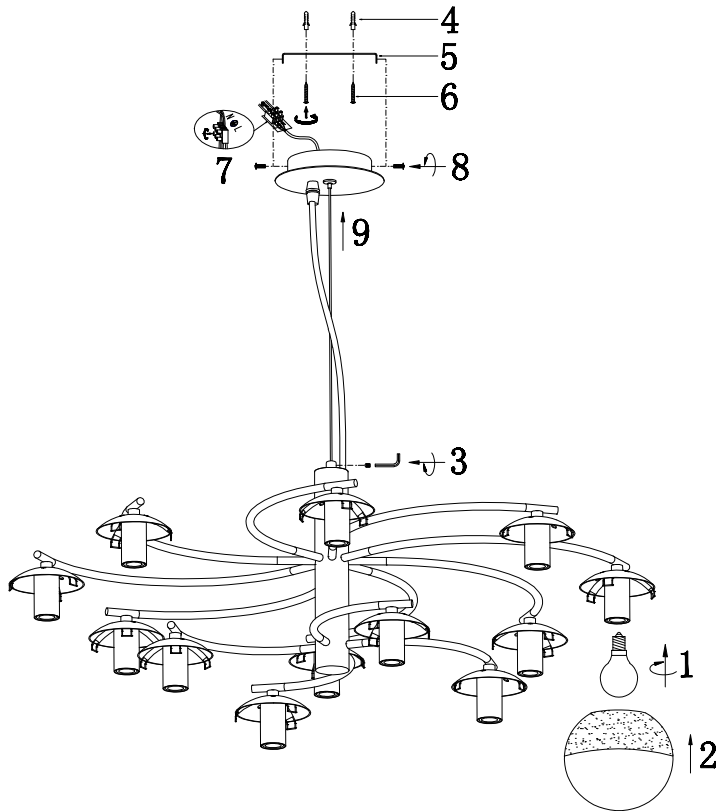

FREYA
TRADITION OF QUALITY

Instruction

FR5018PL-12G

12 x E14 (40W)

Model: FR5018PL-12G

Series: Ostin

Ceiling Lamps