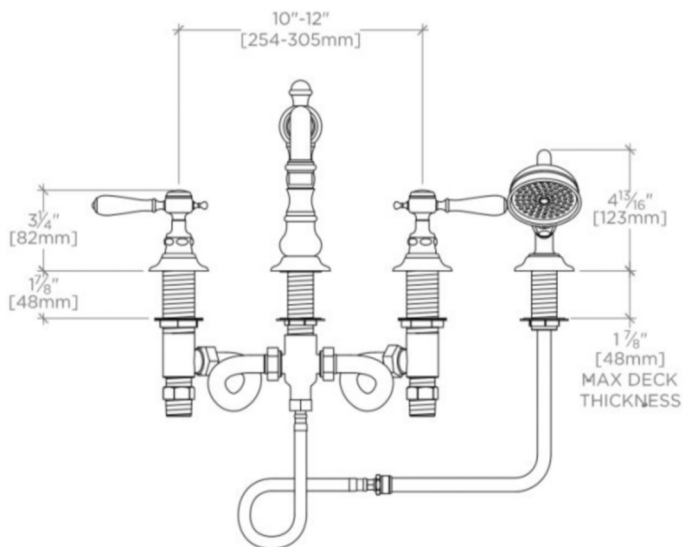

JULIA

JUTF21

Julia High Profile Concealed Tub Filler with Metal Handshower and White Porcelain Lever Handles

SHOWN IN NICKEL WITH WHITE PORCELAIN

TECHNICAL DETAILS

ADA Compliance: Yes
 Adjustable versus Fixed Spray: Fixed Spray
 Deck Thickness Maximum: 1 7/8"
 Deck Thickness Minimum: 0"
 Diameter of Head: 2.8"
 Escutcheon Primary Material: Brass
 Fittings Hole Diameter: 1 1/2"
 Flow Restriction Options: 2.0, 1.75, 1.5, 0.92
 Handle Spread Maximum: 12"
 Handle Spread Minimum: 10"
 Handle Turn Angle: Quarter Turn
 Handshower / Spray Hose Length: 79"
 Index Color / Finish and Material: Architectural Bronze
 Depth / Width: 11 1/4"
 Height: 7 5/8"
 Index Marking: H/C
 Inlet Connection Size: 3/4"
 Inlet Connection Type: Male NPT Adapter
 Inlet Supply Spread Maximum: 12"
 Inlet Supply Spread Minimum: 10"
 Installation Type: Deck Mounted
 Integrated Diverter: N
 Length: 20"
 Number of Handles: Two
 Number of Holes: Four Hole
 Pivot: N
 Primary Material: Brass
 Restricted Maximum Flow Rate: 2.5 gpm
 Spout Reach: 9 1/4"
 Spout Swivel: N
 Suggested Application: Bath
 Valve Material: Ceramic
 Water Pressure Maximum: 85.0 psi
 Water Pressure Minimum: 20.0 psi
 Water Pressure Recommended: 45.0 psi

WATERWORKS

JULIA

JUTF21

Julia High Profile Concealed Tub Filler with Metal Handshower and White Porcelain Lever Handles

TOP VIEW

SCALE: $1\frac{1}{2}"=1'-0"$

FRONT VIEW

SCALE: $1\frac{1}{2}"=1'-0"$

SIDE VIEW

SCALE: $1\frac{1}{2}"=1'-0"$