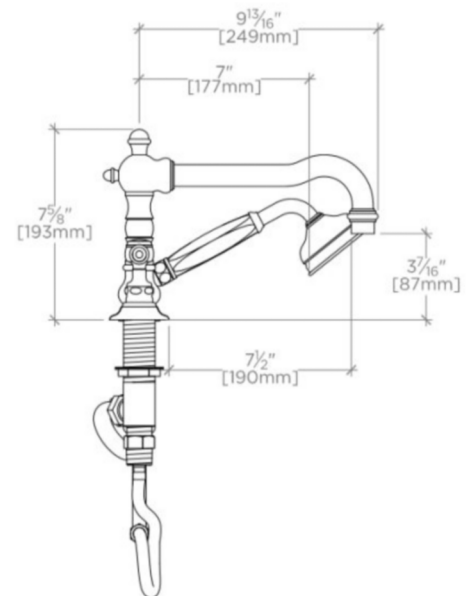

JULIA

JUTF21

Julia High Profile Concealed Tub Filler with Metal Handshower and White Porcelain Lever Handles

SHOWN IN NICKEL WITH WHITE PORCELAIN

TECHNICAL DETAILS

ADA Compliance: Yes
 Adjustable versus Fixed Spray: Fixed Spray
 Deck Thickness Maximum: 1 7/8"
 Deck Thickness Minimum: 0"
 Diameter of Head: 2.8"
 Escutcheon Primary Material: Brass
 Fittings Hole Diameter: 1 1/2"
 Flow Restriction Options: 2.0, 1.75, 1.5, 0.92
 Handle Spread Maximum: 12"
 Handle Spread Minimum: 10"
 Handle Turn Angle: Quarter Turn
 Handshower / Spray Hose Length: 79"
 Index Color / Finish and Material: Architectural Bronze
 Depth / Width: 11 1/4"
 Height: 7 5/8"
 Index Marking: H/C
 Inlet Connection Size: 3/4"
 Inlet Connection Type: Male NPT Adapter
 Inlet Supply Spread Maximum: 12"
 Inlet Supply Spread Minimum: 10"
 Installation Type: Deck Mounted
 Integrated Diverter: N
 Length: 20"
 Number of Handles: Two
 Number of Holes: Four Hole
 Pivot: N
 Primary Material: Brass
 Restricted Maximum Flow Rate: 2.5 gpm
 Spout Reach: 9 1/4"
 Spout Swivel: N
 Suggested Application: Bath
 Valve Material: Ceramic
 Water Pressure Maximum: 85.0 psi
 Water Pressure Minimum: 20.0 psi
 Water Pressure Recommended: 45.0 psi

WATERWORKS

JULIA

JUTF21

Julia High Profile Concealed Tub Filler with Metal Handshower and White Porcelain Lever Handles

TOP VIEW

SCALE: $1\frac{1}{2}"=1'-0"$

FRONT VIEW

SCALE: $1\frac{1}{2}"=1'-0"$

SIDE VIEW

SCALE: $1\frac{1}{2}"=1'-0"$