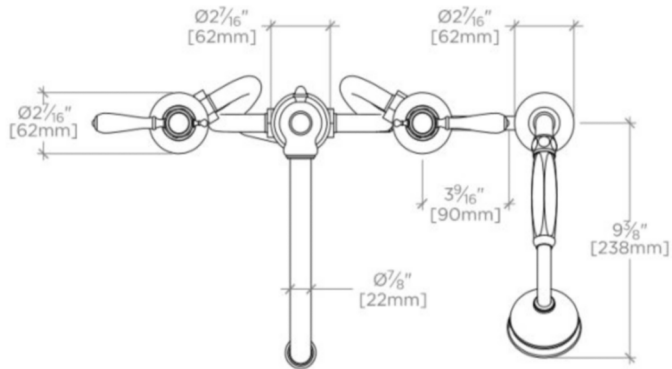

WATERWORKS

JULIA

JUTF21

Julia High Profile Concealed Tub Filler with Metal Handshower and White Porcelain Lever Handles

TOP VIEW

SCALE: $1\frac{1}{2}"=1'-0"$