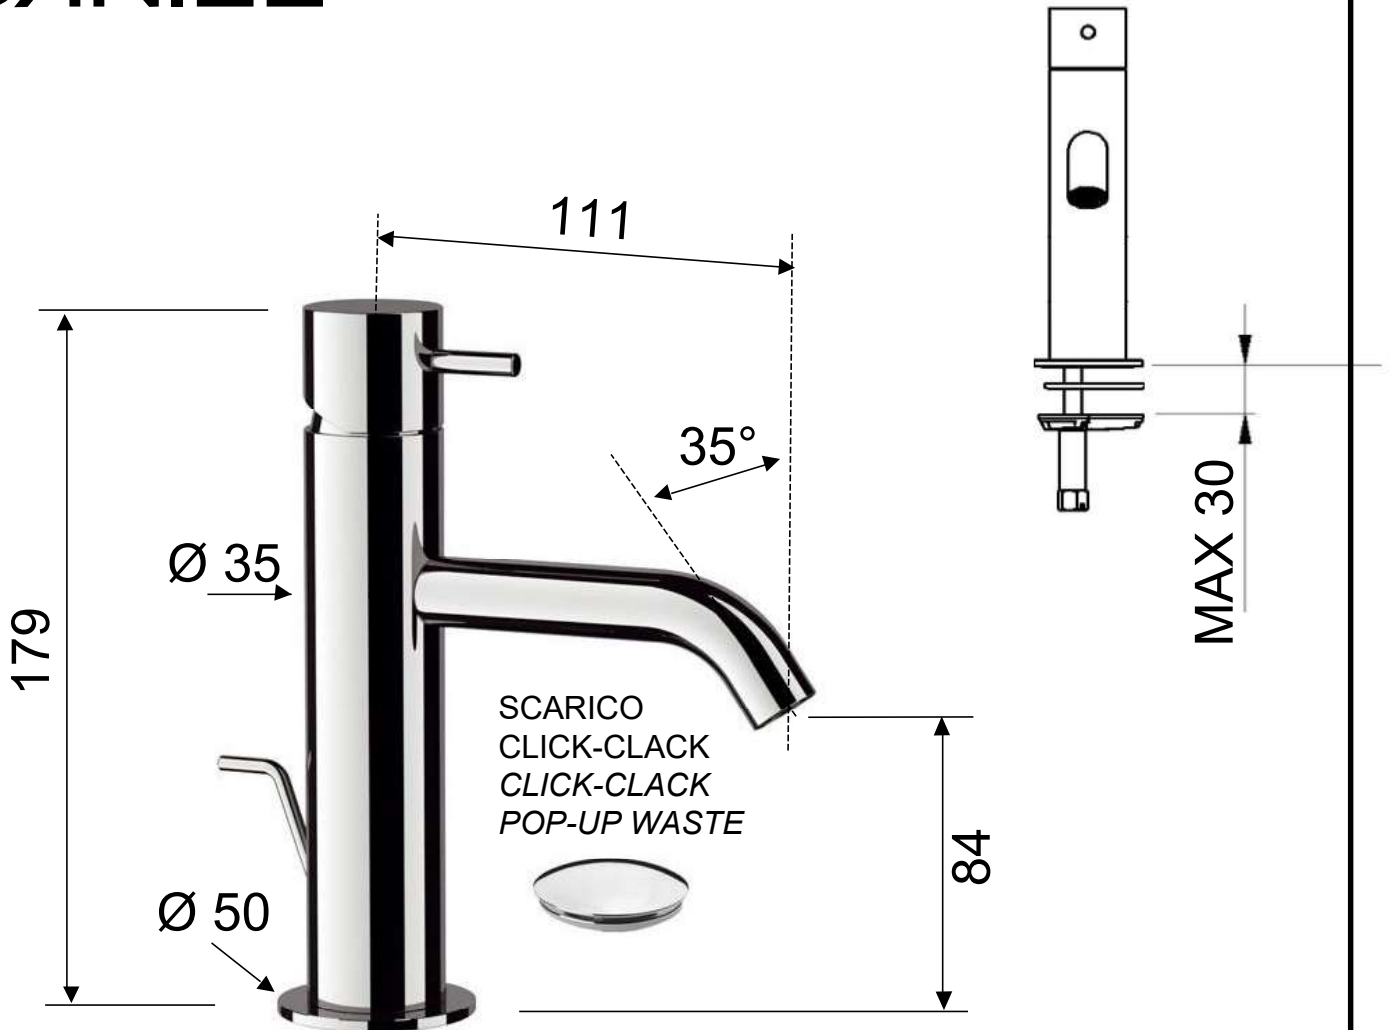

DANIEL

SCHEDA TECNICA TECHNICAL FEATURES

ART. COD.

TK605

MATERIALI / MATERIALS

OTTONE CROMATO / CHROME PLATED BRASS

CROMATURA / CHROME PLATING

UNI EN 248