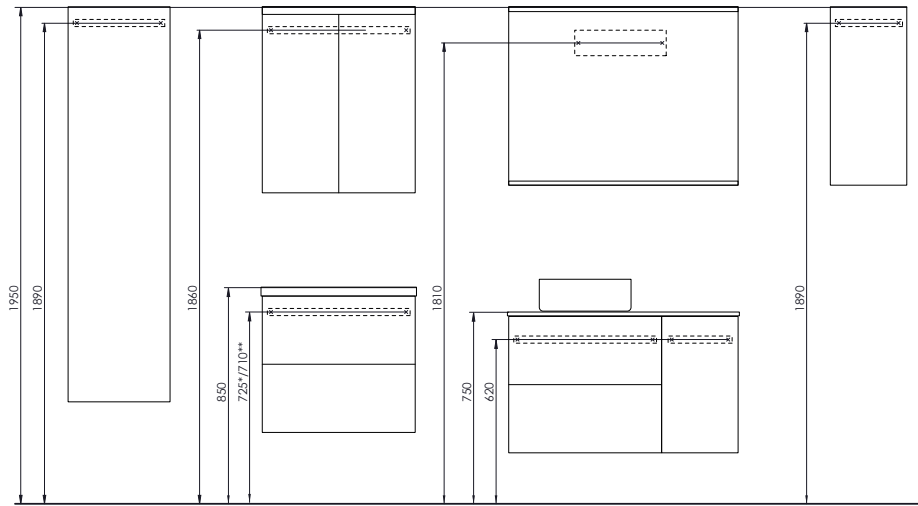

SE Rekommendation DK Anbefale NO Anbefale FI Suositus GB Recommendation