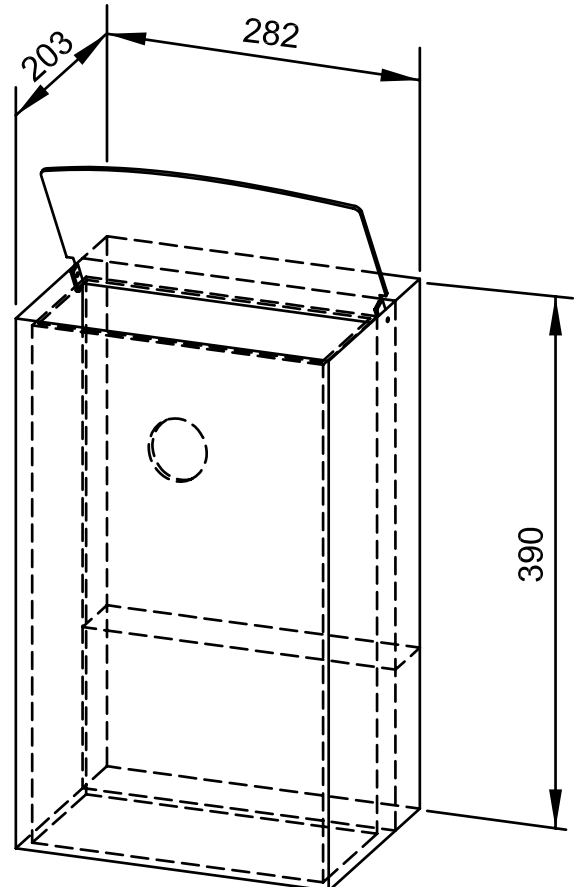

HYGIENE WASTE BIN WITH PAPER SANITARY BAG DISPENSER WP140

282 x 392 x 203 mm

Capacity approx. 12 l

- Hygiene waste bin with paper sanitary bag dispenser in robust, germ-reducing and easy-care stainless steel (AISI 304).
- All-stainless steel housing; visible surfaces satin finished and brushed. Further available surfaces: see below.
- Equipped with removable hygiene bin. Capacity approx. 12 l.
- On the backside integrated paper sanitary bag dispenser. Designed for ca. 100 standard paper sanitary bags.
- Accessible through hinged lid.
- Mounting: With four screws through key holes and one optional anti-theft hole in the back wall.
- Delivery includes fixing material.
- Weight, including single package: 6.7 kg

Suggested text for specifications:

Hygiene waste bin with paper sanitary bag dispenser in stainless steel (AISI 304) for surface mounting. All-stainless steel housing; visible surfaces satin finished and brushed. Equipped with removable hygiene bin. Capacity approx. 12 l. On the backside integrated paper sanitary bag dispenser. Accessible through hinged lid. Delivery includes fixing material.

Dimensions: 282 x 392 x 203 mm

Article No. WP140

Available surfaces	ID No.
satin finished (standard)	727 087
highly polished	731 087
(coloured) plastic powder-coating	728 087

Ernst Wagner GmbH & Co. KG

Ernst-Abbe-Straße 21 · D-72770 Reutlingen · Tel.: +49712151539-0 · Fax: -20
info@wagner-ewar.de · www.wagner-ewar.de