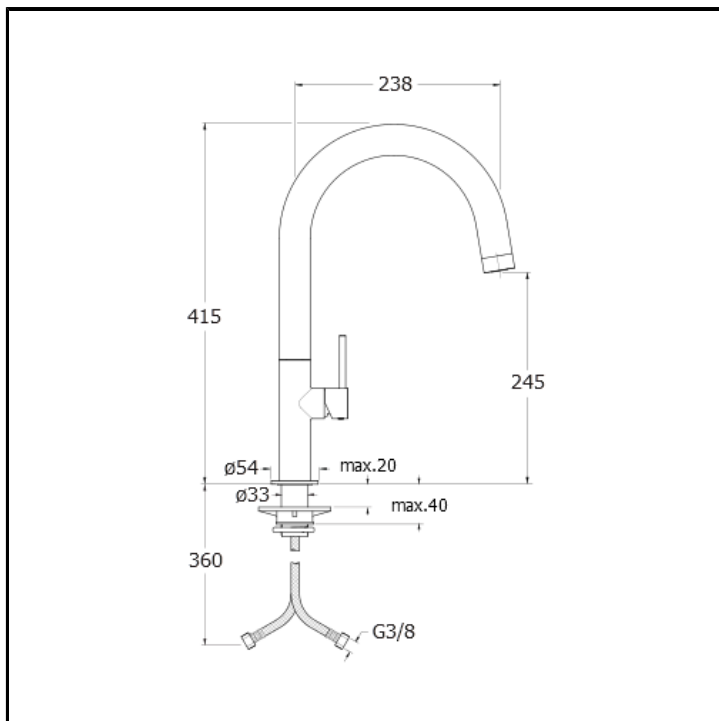

CRIKT512

Single lever kitchen mixer with right side lever

FINITURE

 Chrome

FEATURES FROM TECHNOLOGIES

-
-
-
-

COMMAND

- Monocontrol