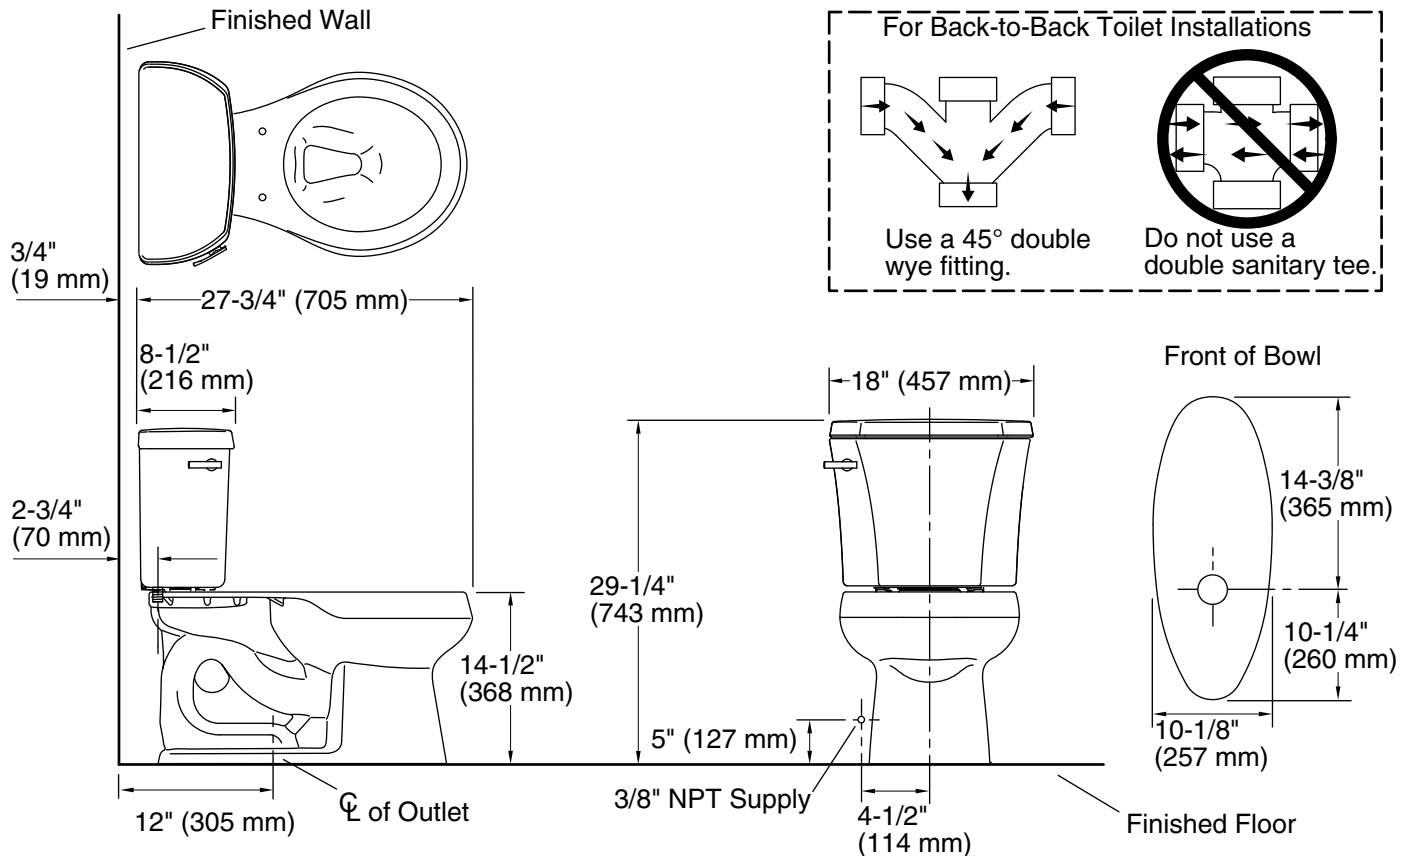

Features

- Two-piece toilet.
- Round-front bowl offers an ideal solution for smaller baths and powder rooms.
- 1.28 gpf (4.8 lpf).
- Standard left-hand trip lever included.
- Tank locks included.
- Combination consists of the K-4467-T tank and the K-4197 bowl.
- Coordinates with other products in the Wellworth collection.

Installation

- Standard 12" (305 mm) rough-in.
- Three-bolt installation.
- Seat and supply line sold separately.

Water Conservation & Rebates

- Eligible for consumer rebates in some municipalities.

Recommended Products/Accessories

Color	Code	Description
	0	White
	96	Biscuit
	7	Black Black™

Technical Information

All product dimensions are nominal.

Toilet type: Two-piece, Floor-mount

Waste Outlet: Floor

Bowl shape: Round-front

Flush type: Class Five®

Trap passageway: 2-1/8" (54 mm)

Water Consumption

Full: 1.28 gpf (4.8 lpf)

Water surface size: 10-1/2" x 7-3/4" (267 mm x 197 mm)

Rim to water surface: 5-1/4" (133 mm)

Rough-in: 12" (305 mm)

Seat-mounting holes: 5-1/2" (140 mm)