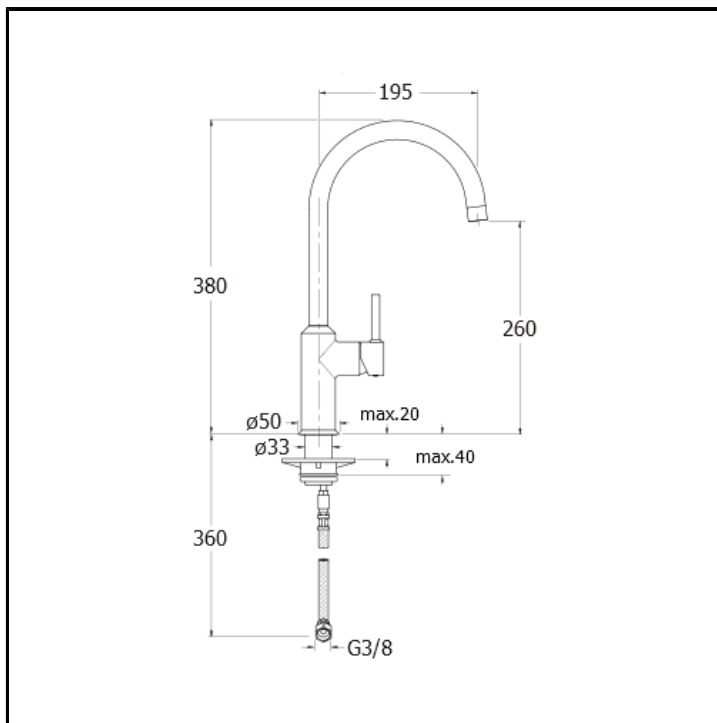

CRIKT508

Single lever kitchen mixer with right side lever

FINITURE

-  Chrome
-  Polished black chrome
-  Polished metallic
-  PVD polished rose gold

FEATURES FROM TECHNOLOGIES

-
-

COMMAND

- Monocontrol