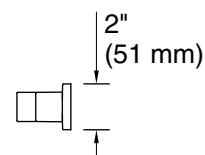

Features

- 36" (914 mm) bar.
- Provides minimum 300 lb. load capacity.

Material

- Premium metal construction for durability and reliability.
- KOHLER finishes resist corrosion and tarnishing.

Installation

CP Polished Chrome

BN Vibrant® Brushed Nickel

Technical Information

All product dimensions are nominal.

Installation Type: Wall-mount

Material: Zinc, Stainless Steel

Notes

Install this product according to the installation instructions.