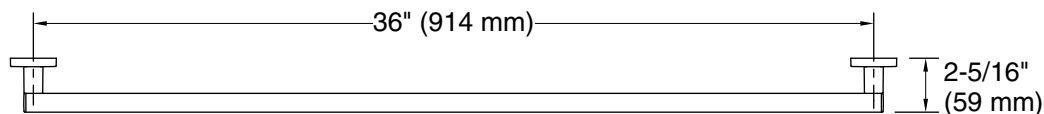

Features

- 36" (914 mm) bar.
- Provides minimum 300 lb. load capacity.

Material

- Premium metal construction for durability and reliability.
- KOHLER finishes resist corrosion and tarnishing.

Installation

CP Polished Chrome

BN Vibrant® Brushed Nickel

Technical Information

All product dimensions are nominal.

Installation Type: Wall-mount

Material: Zinc, Stainless Steel

Notes

Install this product according to the installation instructions.