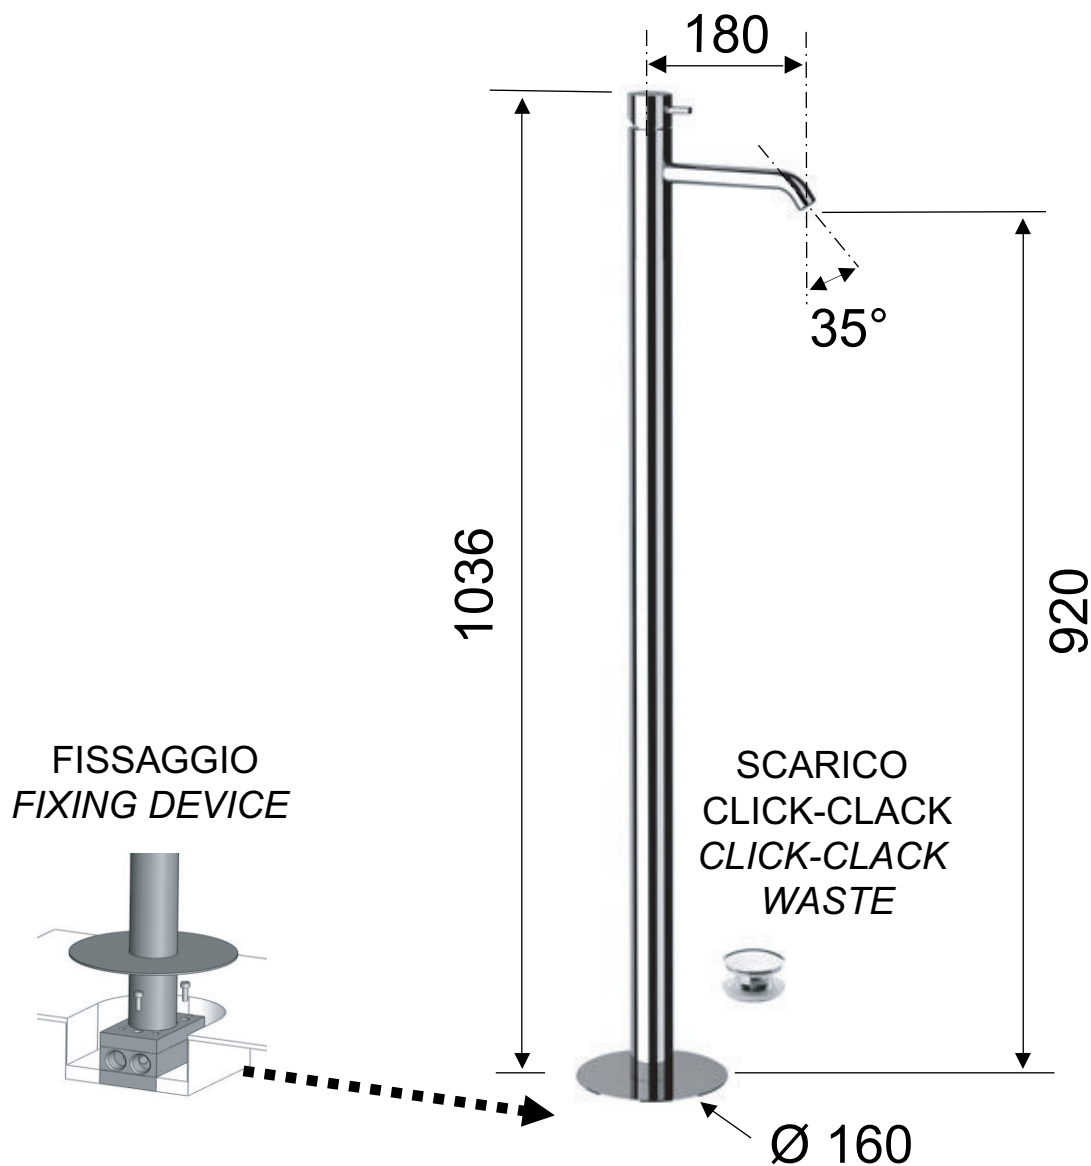

ART. COD. **TK688**

MATERIALI / MATERIALS

OTTONE CROMATO / CHROME PLATED BRASS

CROMATURA / CHROME PLATING

UNI EN 248