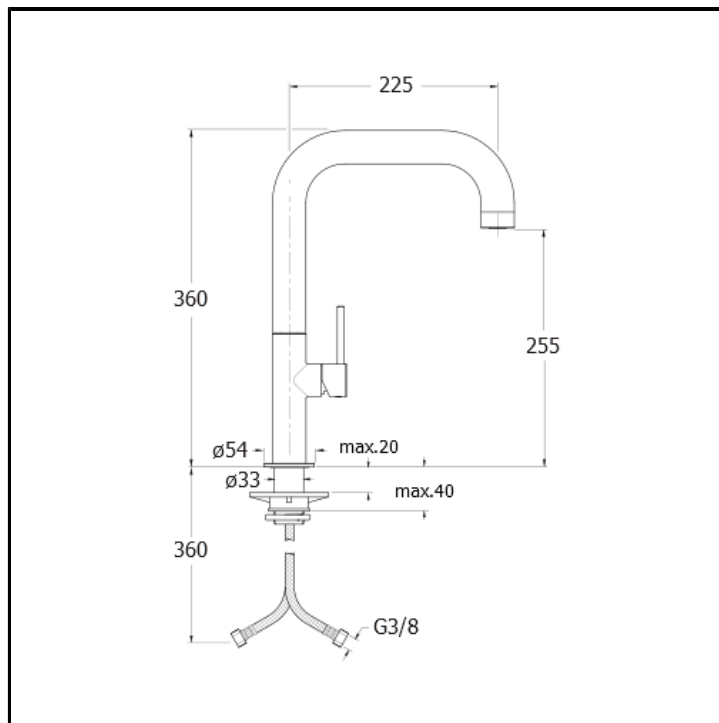

CRIKT513

Single lever kitchen mixer with right side lever

FINITURE

 Chrome

FEATURES FROM TECHNOLOGIES

-
-
-

COMMAND

- Monocontrol