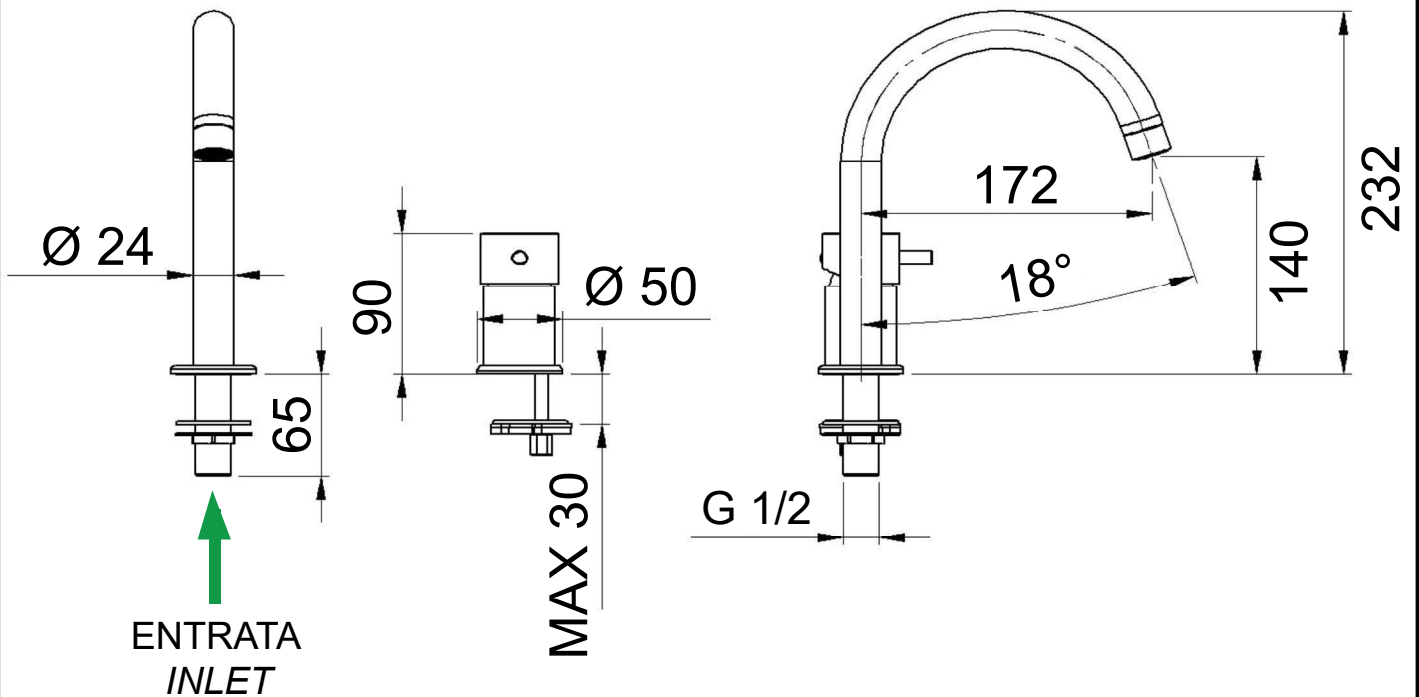

DANIEL

SCHEDA TECNICA TECHNICAL FEATURES

ART. COD.

TK655

MISCELATORE
MIXER

MATERIALI / MATERIALS

OTTONE CROMATO / CHROME PLATED BRASS

CROMATURA / CHROME PLATING