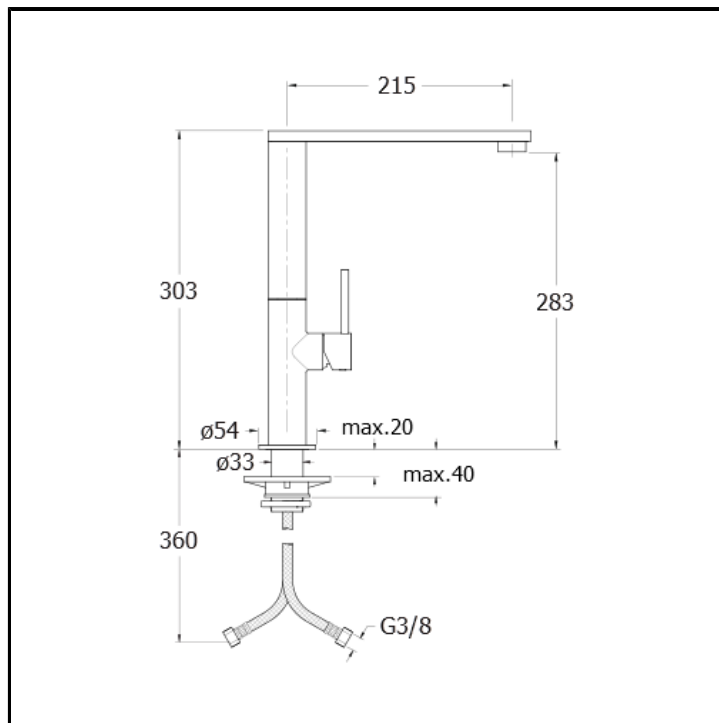

CRIKT511

Single lever kitchen mixer with right side lever

FINITURE

-  Chrome
-  Polished black chrome
-  Polished metallic
-  PVD polished rose gold

FEATURES FROM TECHNOLOGIES

-
-

COMMAND

- Monocontrol