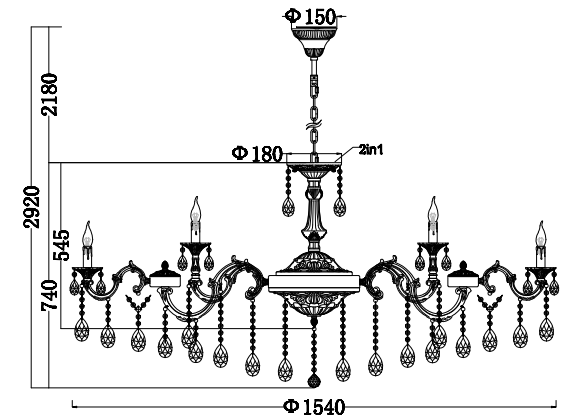

Instruction

DIA883-PL-30-G

30 x E14 (40W)

Model: DIA883-PL-30-G
Collection: Royal Classic
Series: Monica

Ceiling Lamps