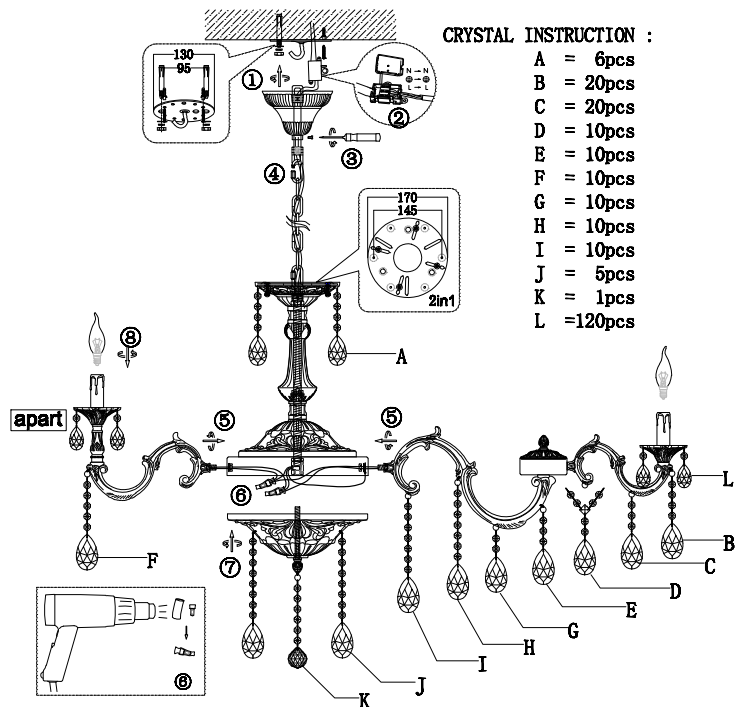

Instruction

DIA883-PL-30-G

30 x E14 (40W)

Model: DIA883-PL-30-G
Collection: Royal Classic
Series: Monica

Ceiling Lamps