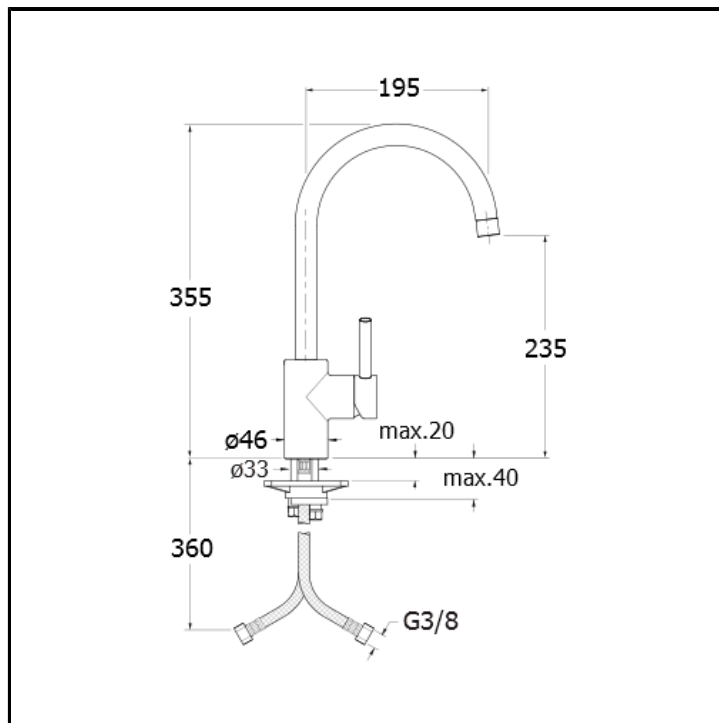

# CRIKT515

Single lever kitchen mixer with right side lever