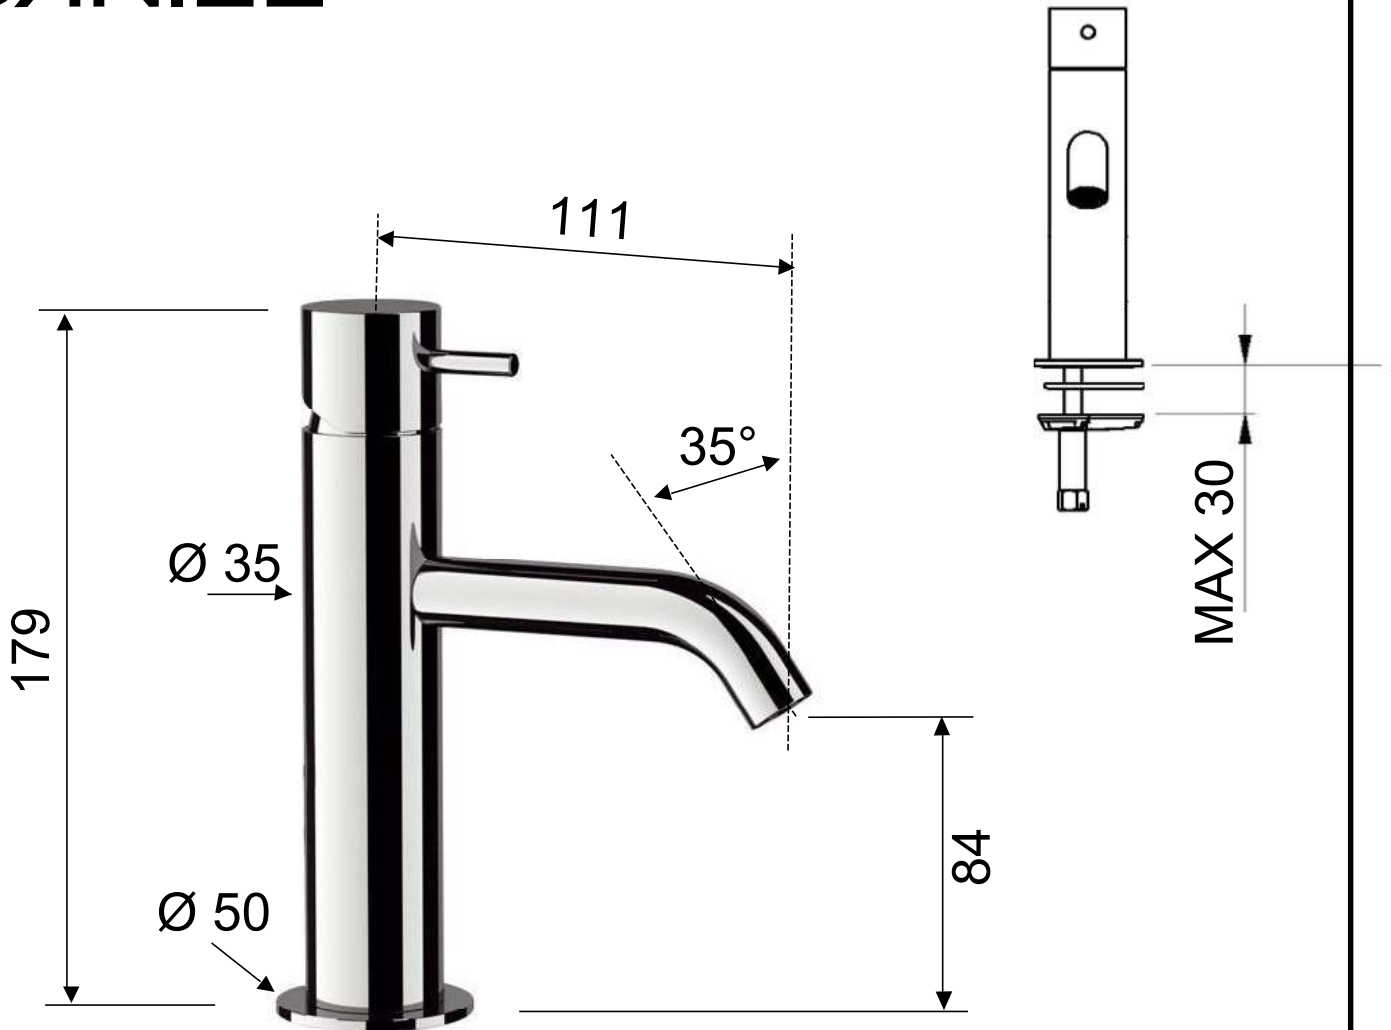

DANIEL

SCHEDA TECNICA TECHNICAL FEATURES

ART. COD.

TK606N

MATERIALI / MATERIALS

OTTONE CROMATO / CHROME PLATED BRASS

CROMATURA / CHROME PLATING

UNI EN 248