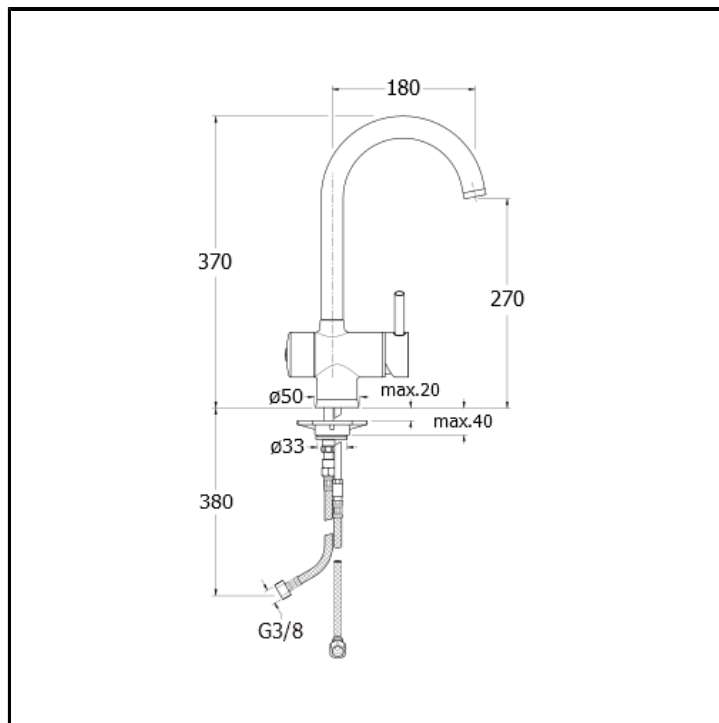

CRIKT541

■ CRISTINA
RUBINETTERIE

Single lever kitchen mixer with right side lever and independent control for purified water

FINITURE

 Chrome

FEATURES (MODEL NAME SIDE)

- Clean water

FEATURES FROM TECHNOLOGIES