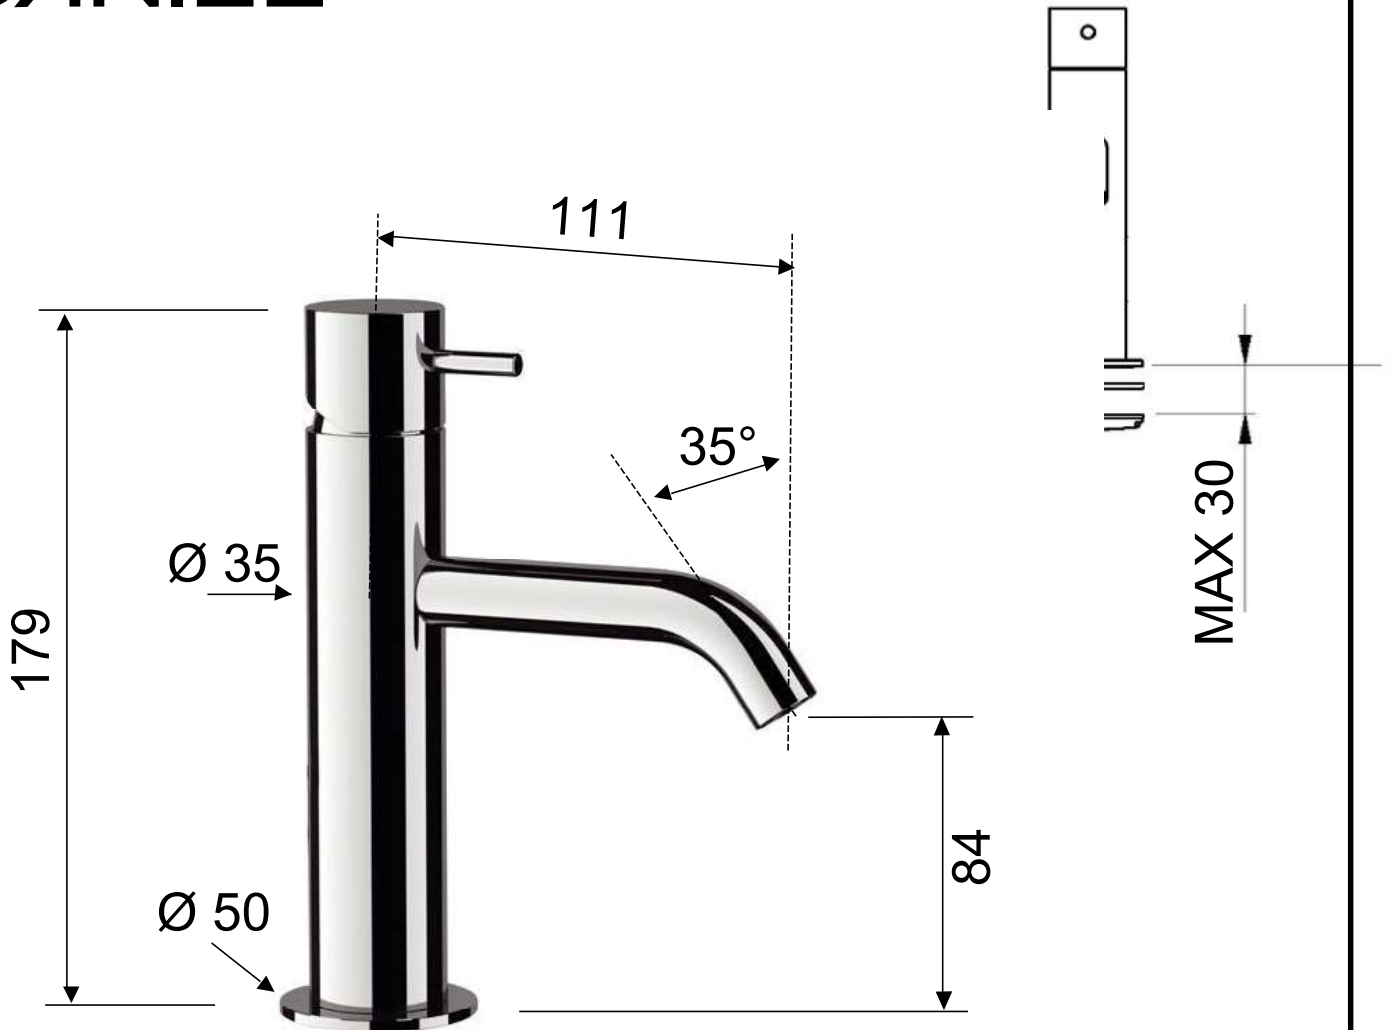

DANIEL

SCHEDA TECNICA TECHNICAL FEATURES

ART. COD.

TK606

MATERIALI / MATERIALS

OTTONE CROMATO / CHROME PLATED BRASS

CROMATURA / CHROME PLATING

UNI EN 248